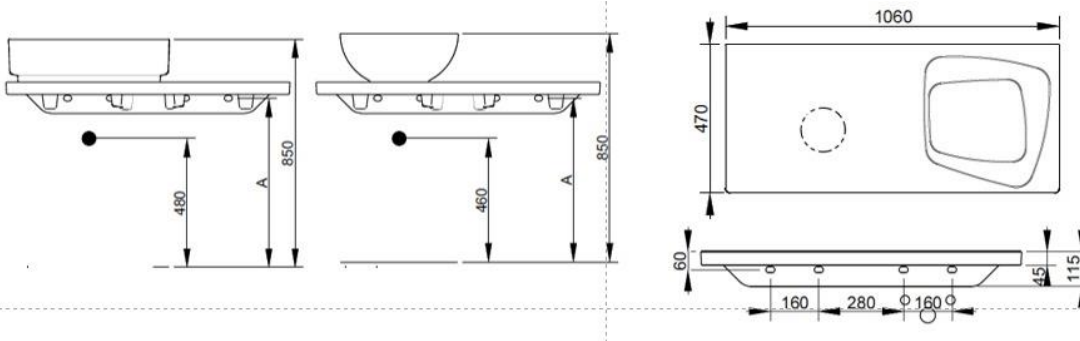

Cod. D365781

Matt Black

Ceramic top for wall installation, with Oltre pattern. For Noemi basin to be installed on the left. To be mounted with compatible fixings according to wall type, not supplied.

Width mm)	1060
Depth (mm)	475
Height mm)	50
Weight Kg)	24,00
Overflow hole	No
Tap Holes	No-hole
Installation	wall-mounted

available colours:

Nome	Codice	A
Multiplo	d3614	655
Multiplo	d3612	655
Noemi	d3106	610
Noemi	d3107	610
Noemi	d3105	630
Noemi	d3109	630
Noemi	d3110	630
Noemi	d3111	630
Noemi	d3112	620
Noemi	d3117	630

NOT PROVIDED FIXINGS / ACCESSORIES / SPARE PARTS

(* Mandatory)

A361081

A3610CR

A360981

A3609CR

F303199

Fixation set for basin.

Updated: 18/02/2025