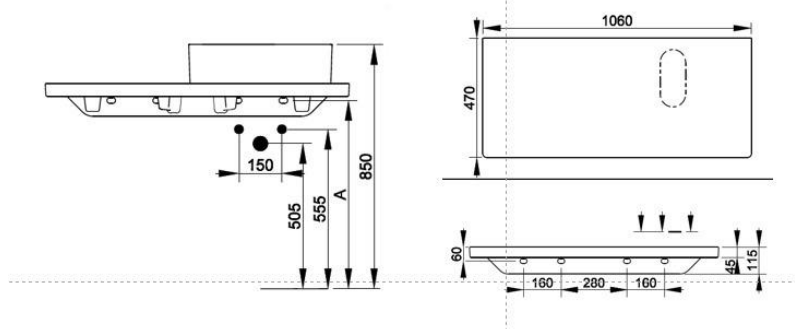

Cod. D366141

Matt White

Ceramic top for wall installation. For Multiplo 50-60 basin to be installed on the right. To be mounted with compatible fixings according to wall type, not supplied.

Width mm)	1060
Depth (mm)	475
Height mm)	50
Weight Kg)	24,00
Overflow hole	No
Tap Holes	No-hole
Installation	wall-mounted

available colours:

Matt White

Matt Black

Nome	Codice	A
Multiplo	d3614	655
Multiplo	d3612	655
Noemi	d3106	610
Noemi	d3107	610
Noemi	d3105	630
Noemi	d3109	630
Noemi	d3110	630
Noemi	d3111	630
Noemi	d3112	620
Noemi	d3117	630

NOT PROVIDED FIXINGS / ACCESSORIES / SPARE PARTS

(* Mandatory)

A361081

A3610CR

A360981

A3609CR

F303199

Fixation set for basin.

Updated: 18/02/2025