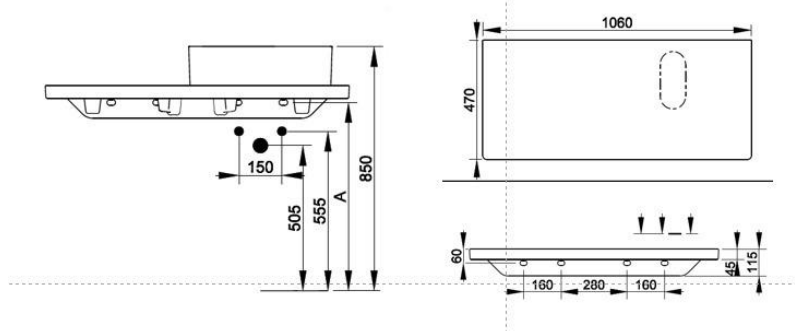

Cod. D366181

Matt Black

Ceramic top for wall installation. For Multiplo 50-60 basin to be installed on the right. To be mounted with compatible fixings according to wall type, not supplied.

Width (mm)	1060
Depth (mm)	475
Height (mm)	50
Weight (Kg)	24,00
Overflow hole	No
Tap Holes	No-hole
Installation	wall-mounted

available colours:

Nome	Codice	A
Multiplo	d3614	655
Multiplo	d3612	655
Noemi	d3106	610
Noemi	d3107	610
Noemi	d3105	630
Noemi	d3109	630
Noemi	d3110	630
Noemi	d3111	630
Noemi	d3112	620
Noemi	d3117	630

NOT PROVIDED FIXINGS / ACCESSORIES / SPARE PARTS

(* Mandatory)

A361081

A3610CR

A360981

A3609CR

F303199

Fixation set for basin.

Updated: 18/02/2025