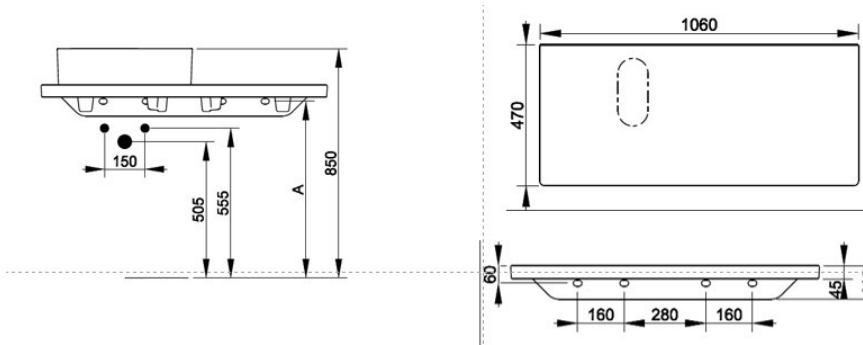

Cod. D366281

Matt Black

Ceramic top for wall installation. For Multiplo 50-60 basin to be installed on the left. To be mounted with compatible fixings according to wall type, not supplied.

Width mm)	1060
Depth (mm)	475
Height mm)	50
Weight Kg)	24,00
Overflow hole	No
Tap Holes	No-hole
Installation	wall-mounted

available colours:

Matt White

Matt Black

Nome	Codice	A
Multiplo	d3614	655
Multiplo	d3612	655
Noemi	d3106	610
Noemi	d3107	610
Noemi	d3105	630
Noemi	d3109	630
Noemi	d3110	630
Noemi	d3111	630
Noemi	d3112	620
Noemi	d3117	630

NOT PROVIDED FIXINGS / ACCESSORIES / SPARE PARTS

(* Mandatory)

A361081

A3610CR

A360981

A3609CR

F303199

Fixation set for basin.

Updated: 18/02/2025