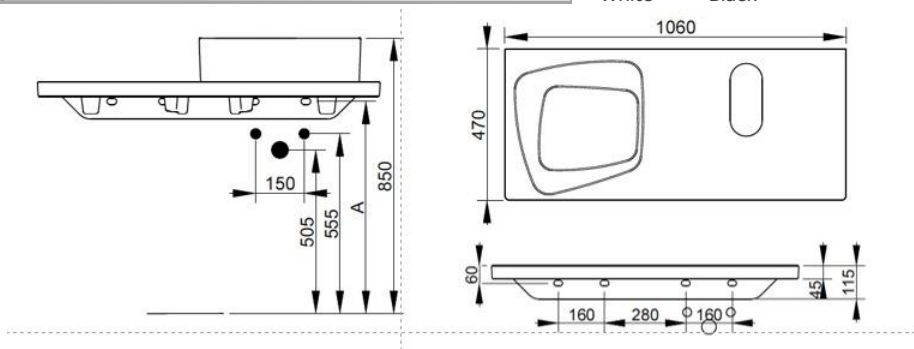

Cod. D367681

Matt Black

Ceramic top for wall installation, with Oltre pattern. For Multiplo 50-60 basin to be installed on the right. To be mounted with compatible fixings according to wall type, not supplied.

Width mm)	1060
Depth (mm)	475
Height mm)	50
Weight Kg)	24,00
Overflow hole	No
Tap Holes	No-hole
Installation	wall-mounted

available colours:

Matt White Matt Black

Nome	Codice	A
Multiplo	d3614	655
Multiplo	d3612	655
Noemi	d3106	610
Noemi	d3107	610
Noemi	d3105	630
Noemi	d3109	630
Noemi	d3110	630
Noemi	d3111	630
Noemi	d3112	620
Noemi	d3117	630