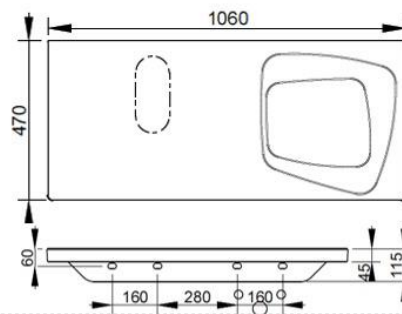

Cod. D367741

Matt White

Ceramic top for wall installation, with Oltre pattern. For Multiplo 50-60 basin to be installed on the left. To be mounted with compatible fixings according to wall type, not supplied.

Width (mm)	1060
Depth (mm)	475
Height (mm)	50
Weight (Kg)	24,00
Overflow hole	No
Tap Holes	No-hole
Installation	wall-mounted

available colours:

Matt White

Matt Black

Nome	Codice	A
Multiplo	d3614	655
Multiplo	d3612	655
Noemi	d3106	610
Noemi	d3107	610
Noemi	d3105	630
Noemi	d3109	630
Noemi	d3110	630
Noemi	d3111	630
Noemi	d3112	620
Noemi	d3117	630