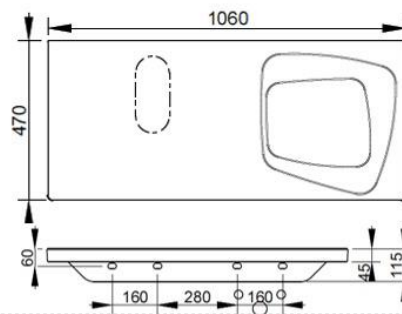

Cod. D367781

Matt Black

Ceramic top for wall installation, with Oltre pattern. For Multiplo 50-60 basin to be installed on the left. To be mounted with compatible fixings according to wall type, not supplied.

Width (mm)	1060
Depth (mm)	475
Height (mm)	50
Weight (Kg)	24,00
Overflow hole	No
Tap Holes	No-hole
Installation	wall-mounted

available colours:

Matt White

Matt Black

Nome	Codice	A
Multiplo	d3614	655
Multiplo	d3612	655
Noemi	d3106	610
Noemi	d3107	610
Noemi	d3105	630
Noemi	d3109	630
Noemi	d3110	630
Noemi	d3111	630
Noemi	d3112	620
Noemi	d3117	630