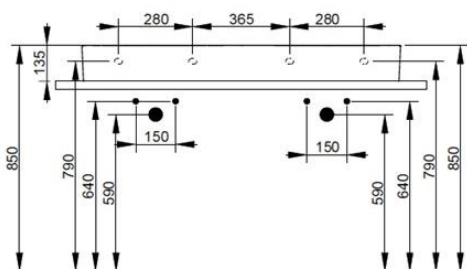

Cod. D370301

White

DOP-No 14688

Double basin, with two overflows and central tapholes; grinded at the bottom for assembly on furniture. Compatible with structure, using dedicated fixings. To be installed with compatible fixings according to wall type, not supplied.

Width mm)	1200
Depth (mm)	470
Height mm)	135
Weight Kg)	
Overflow hole	Si
Tap Holes	
Installation	

available colours:

White

Matt White

Matt Black

NOT PROVIDED FIXINGS / ACCESSORIES / SPARE PARTS

(* Mandatory)

V302181

Push button pop-up waste, with overflow, chrome plated

V3021CR

Push button pop-up waste, with overflow, chrome plated

V303299

Hidden syphon for recessed basin with furniture, chrome plated

V303081

Design syphon for basin

V3030CR

Design syphon for basin

F303199

Fixation set for basin.