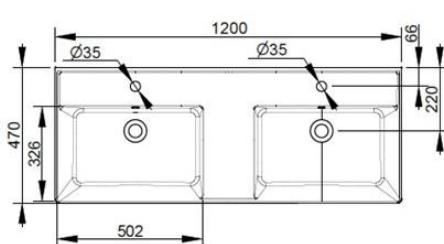

Cod. D370301

White

DOP-No 14688

Double basin, with two overflows and central tapholes; grinded at the bottom for assembly on furniture. Compatible with structure, using dedicated fixings. To be installed with compatible fixings according to wall type, not supplied.

Width mm)	1200
Depth (mm)	470
Height mm)	135
Weight Kg)	
Overflow hole	Si
Tap Holes	
Installation	

available colours:

White

Matt White

Matt Black

NOT PROVIDED FIXINGS / ACCESSORIES / SPARE PARTS

(* Mandatory)

V302181

Push button pop-up waste, with overflow, chrome plated

V3021CR

Push button pop-up waste, with overflow, chrome plated

V303299

Hidden syphon for recessed basin with furniture, chrome plated

V303081

Design syphon for basin

V3030CR

Design syphon for basin

F303199

Fixation set for basin.