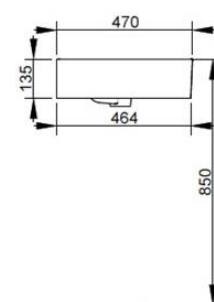

Cod. D370301

White

DOP-No 14688

Double basin, with two overflows and central tapholes; grinded at the bottom for assembly on furniture. Compatible with structure, using dedicated fixings. To be installed with compatible fixings according to wall type, not supplied.

Width mm)	1200
Depth (mm)	470
Height mm)	135
Weight Kg)	
Overflow hole	Si
Tap Holes	
Installation	

available colours:

White

Matt White

Matt Black

NOT PROVIDED FIXINGS / ACCESSORIES / SPARE PARTS

(* Mandatory)

V302181

Push button pop-up waste, with overflow, chrome plated

V3021CR

Push button pop-up waste, with overflow, chrome plated

V303299

Hidden syphon for recessed basin with furniture, chrome plated

V303081

Design syphon for basin

V3030CR

Design syphon for basin

F303199

Fixation set for basin.