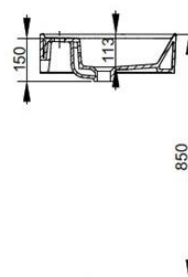

Cod. D370301

White

DOP-No 14688

Double basin, with two overflows and central tapholes; grinded at the bottom for assembly on furniture. Compatible with structure, using dedicated fixings. To be installed with compatible fixings according to wall type, not supplied.

Width mm)	1200
Depth (mm)	470
Height mm)	135
Weight Kg)	
Overflow hole	Si
Tap Holes	
Installation	

available colours:

White

Matt White

Matt Black

NOT PROVIDED FIXINGS / ACCESSORIES / SPARE PARTS

(* Mandatory)

V302181

Push button pop-up waste, with overflow, chrome plated

V3021CR

Push button pop-up waste, with overflow, chrome plated

V303299

Hidden syphon for recessed basin with furniture, chrome plated

V303081

Design syphon for basin

V3030CR

Design syphon for basin

F303199

Fixation set for basin.