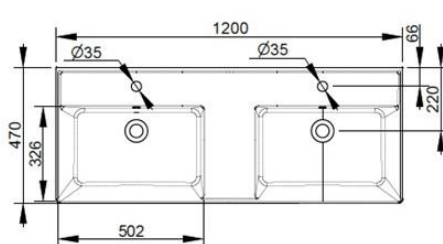

Cod. D370341

Matt White

DOP-No 14688

Double basin, with two overflows and central tapholes; grinded at the bottom for assembly on furniture. Compatible with structure, using dedicated fixings. To be installed with compatible fixings according to wall type, not supplied.

Width mm)	1200
Depth (mm)	470
Height mm)	135
Weight Kg)	
Overflow hole	Si
Tap Holes	
Installation	

available colours:

White

Matt White

Matt Black