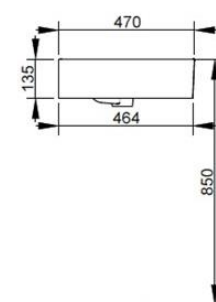

Cod. D370341

Matt White

DOP-No 14688

Double basin, with two overflows and central tapholes; grinded at the bottom for assembly on furniture. Compatible with structure, using dedicated fixings. To be installed with compatible fixings according to wall type, not supplied.

Width mm)	1200
Depth (mm)	470
Height mm)	135
Weight Kg)	
Overflow hole	Si
Tap Holes	
Installation	

available colours:

White

Matt White

Matt Black