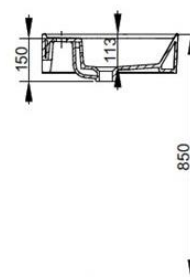

Cod. D370341

Matt White

DOP-No 14688

Double basin, with two overflows and central tapholes; grinded at the bottom for assembly on furniture. Compatible with structure, using dedicated fixings. To be installed with compatible fixings according to wall type, not supplied.

Width mm)	1200
Depth (mm)	470
Height mm)	135
Weight Kg)	
Overflow hole	Si
Tap Holes	
Installation	

available colours:

White

Matt White

Matt Black

### NOT PROVIDED FIXINGS / ACCESSORIES / SPARE PARTS

(\* Mandatory)

**V302181**

Push button pop-up waste, with overflow, chrome plated

**V3021CR**

Push button pop-up waste, with overflow, chrome plated

**V303299**