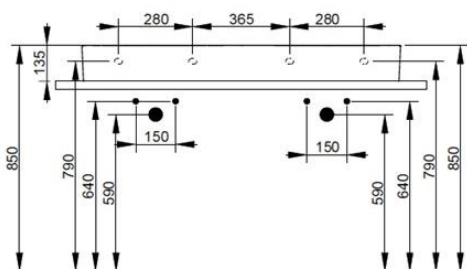

Cod. D370341

Matt White

DOP-No 14688

Double basin, with two overflows and central tapholes; grinded at the bottom for assembly on furniture. Compatible with structure, using dedicated fixings. To be installed with compatible fixings according to wall type, not supplied.

Width mm)	1200
Depth (mm)	470
Height mm)	135
Weight Kg)	
Overflow hole	Si
Tap Holes	
Installation	

available colours:

White

Matt White

Matt Black