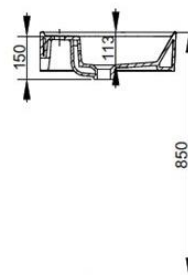

Cod. D370381

Matt Black

DOP-No 14688

Double basin, with two overflows and central tapholes; grinded at the bottom for assembly on furniture. Compatible with structure, using dedicated fixings. To be installed with compatible fixings according to wall type, not supplied.

Width mm)	1200
Depth (mm)	470
Height mm)	135
Weight Kg)	
Overflow hole	Si
Tap Holes	
Installation	

available colours:

White

Matt White

Matt Black

NOT PROVIDED FIXINGS / ACCESSORIES / SPARE PARTS

(* Mandatory)

V302181

Push button pop-up waste, with overflow, chrome plated

V3021CR

Push button pop-up waste, with overflow, chrome plated

V303299

Hidden syphon for recessed basin with furniture, chrome plated

V303081

Design syphon for basin