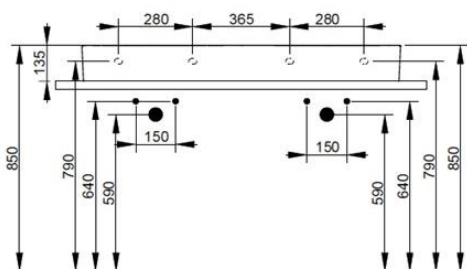

Cod. D370381

Matt Black

DOP-No 14688

Double basin, with two overflows and central tapholes; grinded at the bottom for assembly on furniture. Compatible with structure, using dedicated fixings. To be installed with compatible fixings according to wall type, not supplied.

Width mm)	1200
Depth (mm)	470
Height mm)	135
Weight Kg)	
Overflow hole	Si
Tap Holes	
Installation	

available colours:

White

Matt White

Matt Black

NOT PROVIDED FIXINGS / ACCESSORIES / SPARE PARTS

(* Mandatory)

V302181

Push button pop-up waste, with overflow, chrome plated

V3021CR

Push button pop-up waste, with overflow, chrome plated

V303299

Hidden syphon for recessed basin with furniture, chrome plated

V303081

Design syphon for basin