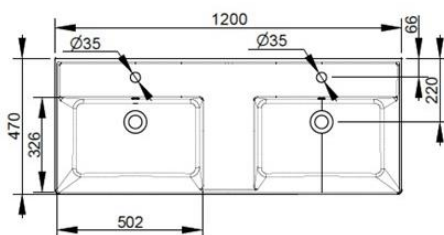

Cod. D370381

Matt Black

DOP-No 14688

Double basin, with two overflows and central tapholes; grinded at the bottom for assembly on furniture. Compatible with structure, using dedicated fixings. To be installed with compatible fixings according to wall type, not supplied.

Width mm)	1200
Depth (mm)	470
Height mm)	135
Weight Kg)	
Overflow hole	Si
Tap Holes	
Installation	

available colours:

White

Matt White

Matt Black

NOT PROVIDED FIXINGS / ACCESSORIES / SPARE PARTS

(* Mandatory)

V302181

Push button pop-up waste, with overflow, chrome plated

V3021CR

Push button pop-up waste, with overflow, chrome plated

V303299

Hidden syphon for recessed basin with furniture, chrome plated

V303081

Design syphon for basin