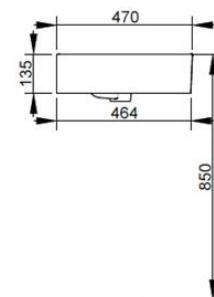

Cod. D370381

Matt Black

DOP-No 14688

Double basin, with two overflows and central tapholes; grinded at the bottom for assembly on furniture. Compatible with structure, using dedicated fixings. To be installed with compatible fixings according to wall type, not supplied.

Width mm)	1200
Depth (mm)	470
Height mm)	135
Weight Kg)	
Overflow hole	Si
Tap Holes	
Installation	

available colours:

White

Matt White

Matt Black

NOT PROVIDED FIXINGS / ACCESSORIES / SPARE PARTS

(* Mandatory)