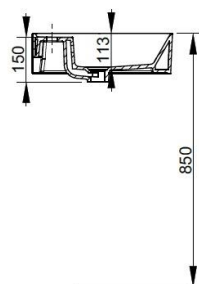

Cod. D370501

White

DOP-No 14688

Basin with overflow and central taphole; grinded at the bottom for assembly on furniture; for assembly with structure or towel rail, using compatible fixings; to be installed with compatible fixings according to wall type, not supplied.

Width mm)	1000
Depth (mm)	470
Height mm)	135
Weight Kg)	
Overflow hole	Si
Tap Holes	
Installation	

available colours:

White

Matt White

Matt Black

NOT PROVIDED FIXINGS / ACCESSORIES / SPARE PARTS

(* Mandatory)

V302181

Push button pop-up waste, with overflow, chrome plated

V3021CR

Push button pop-up waste, with overflow, chrome plated

V303299

Hidden syphon for recessed basin with furniture, chrome plated

V303081

Design syphon for basin