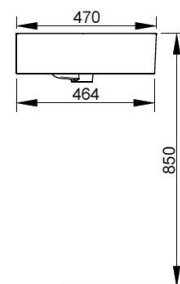

Cod. D370501

White

DOP-No 14688

Basin with overflow and central taphole; grinded at the bottom for assembly on furniture; for assembly with structure or towel rail, using compatible fixings; to be installed with compatible fixings according to wall type, not supplied.

Width mm)	1000
Depth (mm)	470
Height mm)	135
Weight Kg)	
Overflow hole	Si
Tap Holes	
Installation	

available colours:

White

Matt White

Matt Black

NOT PROVIDED FIXINGS / ACCESSORIES / SPARE PARTS

(* Mandatory)