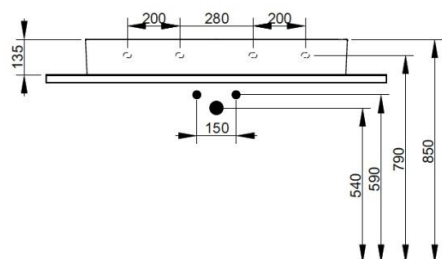

Cod. D370501

White

DOP-No 14688

Basin with overflow and central taphole; grinded at the bottom for assembly on furniture; for assembly with structure or towel rail, using compatible fixings; to be installed with compatible fixings according to wall type, not supplied.

Width mm)	1000
Depth (mm)	470
Height mm)	135
Weight Kg)	
Overflow hole	Si
Tap Holes	
Installation	

available colours:

White

Matt White

Matt Black

NOT PROVIDED FIXINGS / ACCESSORIES / SPARE PARTS

(* Mandatory)

V302181

Push button pop-up waste, with overflow, chrome plated

V3021CR

Push button pop-up waste, with overflow, chrome plated

V303299

Hidden syphon for recessed basin with furniture, chrome plated

V303081

Design syphon for basin