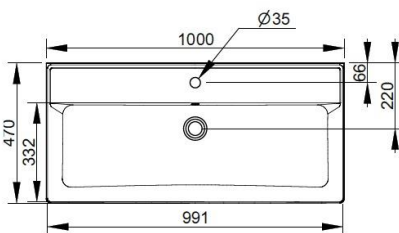

Cod. D370501

White

DOP-No 14688

Basin with overflow and central taphole; grinded at the bottom for assembly on furniture; for assembly with structure or towel rail, using compatible fixings; to be installed with compatible fixings according to wall type, not supplied.

Width mm)	1000
Depth (mm)	470
Height mm)	135
Weight Kg)	
Overflow hole	Si
Tap Holes	
Installation	

available colours:

White

Matt White

Matt Black

NOT PROVIDED FIXINGS / ACCESSORIES / SPARE PARTS

(* Mandatory)

V302181

Push button pop-up waste, with overflow, chrome plated

V3021CR

Push button pop-up waste, with overflow, chrome plated

V303299

Hidden syphon for recessed basin with furniture, chrome plated

V303081

Design syphon for basin