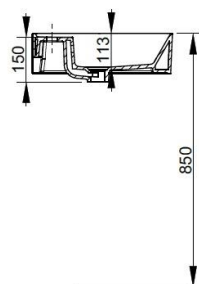

Cod. D370541

Matt White

DOP-No 14688

Basin with overflow and central taphole; grinded at the bottom for assembly on furniture; for assembly with structure or towel rail, using compatible fixings; to be installed with compatible fixings according to wall type, not supplied.

Width mm)	1000
Depth (mm)	470
Height mm)	135
Weight Kg)	
Overflow hole	Si
Tap Holes	
Installation	

available colours:

White

Matt White

Matt Black

NOT PROVIDED FIXINGS / ACCESSORIES / SPARE PARTS

(* Mandatory)

V302181

Push button pop-up waste, with overflow, chrome plated

V3021CR

Push button pop-up waste, with overflow, chrome plated

V303299

Hidden syphon for recessed basin with furniture, chrome plated

V303081

Design syphon for basin