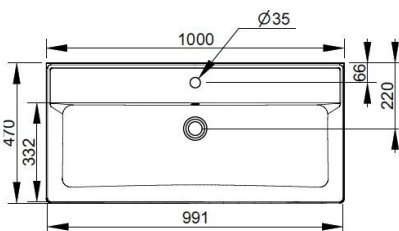

Cod. D370541

Matt White

DOP-No 14688

Basin with overflow and central taphole; grinded at the bottom for assembly on furniture; for assembly with structure or towel rail, using compatible fixings; to be installed with compatible fixings according to wall type, not supplied.

Width mm)	1000
Depth (mm)	470
Height mm)	135
Weight Kg)	
Overflow hole	Si
Tap Holes	
Installation	

available colours:

White

Matt White

Matt Black

NOT PROVIDED FIXINGS / ACCESSORIES / SPARE PARTS

(* Mandatory)