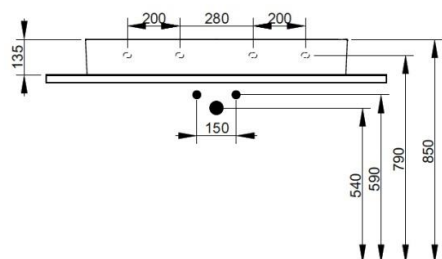

Cod. D370541

Matt White

DOP-No 14688

Basin with overflow and central taphole; grinded at the bottom for assembly on furniture; for assembly with structure or towel rail, using compatible fixings; to be installed with compatible fixings according to wall type, not supplied.

Width mm)	1000
Depth (mm)	470
Height mm)	135
Weight Kg)	
Overflow hole	Si
Tap Holes	
Installation	

available colours:

White

Matt White

Matt Black

NOT PROVIDED FIXINGS / ACCESSORIES / SPARE PARTS

(* Mandatory)

V302181

Push button pop-up waste, with overflow, chrome plated

V3021CR

Push button pop-up waste, with overflow, chrome plated

V303299

Hidden syphon for recessed basin with furniture, chrome plated

V303081

Design syphon for basin