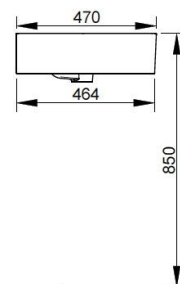

Cod. D370541

Matt White

DOP-No 14688

Basin with overflow and central taphole; grinded at the bottom for assembly on furniture; for assembly with structure or towel rail, using compatible fixings; to be installed with compatible fixings according to wall type, not supplied.

Width mm)	1000
Depth (mm)	470
Height mm)	135
Weight Kg)	
Overflow hole	Si
Tap Holes	
Installation	

available colours:

White

Matt White

Matt Black

NOT PROVIDED FIXINGS / ACCESSORIES / SPARE PARTS

(* Mandatory)