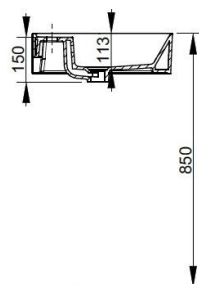

Cod. D370581

Matt Black

DOP-No 14688

Basin with overflow and central taphole; grinded at the bottom for assembly on furniture; for assembly with structure or towel rail, using compatible fixings; to be installed with compatible fixings according to wall type, not supplied.

Width mm)	1000
Depth (mm)	470
Height mm)	135
Weight Kg)	
Overflow hole	Si
Tap Holes	
Installation	

available colours:

White

Matt White

Matt Black

NOT PROVIDED FIXINGS / ACCESSORIES / SPARE PARTS

(* Mandatory)

V302181

Push button pop-up waste, with overflow, chrome plated

V3021CR

Push button pop-up waste, with overflow, chrome plated

V303299

Hidden syphon for recessed basin with furniture, chrome plated

V303081

Design syphon for basin