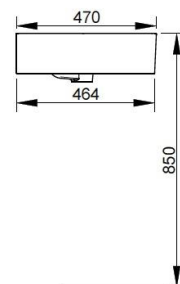

Cod. D370581

Matt Black

DOP-No 14688

Basin with overflow and central taphole; grinded at the bottom for assembly on furniture; for assembly with structure or towel rail, using compatible fixings; to be installed with compatible fixings according to wall type, not supplied.

Width mm)	1000
Depth (mm)	470
Height mm)	135
Weight Kg)	
Overflow hole	Si
Tap Holes	
Installation	

available colours:

White

Matt White

Matt Black

NOT PROVIDED FIXINGS / ACCESSORIES / SPARE PARTS

(* Mandatory)