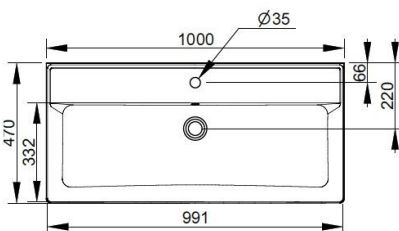

Cod. D370581

Matt Black

DOP-No 14688

Basin with overflow and central taphole; grinded at the bottom for assembly on furniture; for assembly with structure or towel rail, using compatible fixings; to be installed with compatible fixings according to wall type, not supplied.

Width mm)	1000
Depth (mm)	470
Height mm)	135
Weight Kg)	
Overflow hole	Si
Tap Holes	
Installation	

available colours:

White

Matt White

Matt Black

NOT PROVIDED FIXINGS / ACCESSORIES / SPARE PARTS

(* Mandatory)