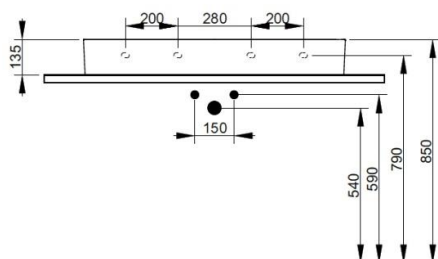

Width mm)	1000
Depth (mm)	470
Height mm)	135
Weight Kg)	
Overflow hole	Si
Tap Holes	
Installation	

available colours:

White

Matt White

Matt Black

NOT PROVIDED FIXINGS / ACCESSORIES / SPARE PARTS

(* Mandatory)

V302181

Push button pop-up waste, with overflow, chrome plated

V3021CR

Push button pop-up waste, with overflow, chrome plated

V303299

Hidden syphon for recessed basin with furniture, chrome plated

V303081

Design syphon for basin