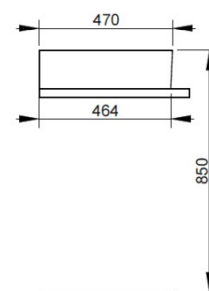

Cod. D370841

Matt White

DOP-No 14688

Basin with overflow and central tap hole; grinded at the bottom for assembly on furniture. Compatible with structure, using dedicated fixings. To be installed with compatible fixings according to wall type, not supplied.

Width mm)	800
Depth (mm)	470
Height mm)	135
Weight Kg)	23,10
Overflow hole	Si
Tap Holes	
Installation	

available colours:

White

Matt White

Matt Black

NOT PROVIDED FIXINGS / ACCESSORIES / SPARE PARTS

(* Mandatory)