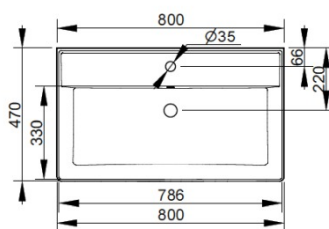

Cod. D370841

Matt White

DOP-No 14688

Basin with overflow and central tap hole; grinded at the bottom for assembly on furniture. Compatible with structure, using dedicated fixings. To be installed with compatible fixings according to wall type, not supplied.

Width mm)	800
Depth (mm)	470
Height mm)	135
Weight Kg)	23,10
Overflow hole	Si
Tap Holes	
Installation	

available colours:

White

Matt White

Matt Black

NOT PROVIDED FIXINGS / ACCESSORIES / SPARE PARTS

(* Mandatory)

V302181

Push button pop-up waste, with overflow, chrome plated

V3021CR

Push button pop-up waste, with overflow, chrome plated

V303299

Hidden syphon for recessed basin with furniture, chrome plated

V303081

Design syphon for basin