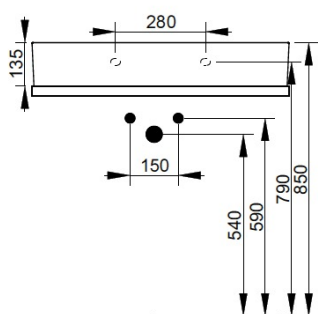

Cod. D370841

Matt White

DOP-No 14688

Basin with overflow and central tap hole; grinded at the bottom for assembly on furniture. Compatible with structure, using dedicated fixings. To be installed with compatible fixings according to wall type, not supplied.

Width mm)	800
Depth (mm)	470
Height mm)	135
Weight Kg)	23,10
Overflow hole	Si
Tap Holes	
Installation	

available colours:

White

Matt White

Matt Black

NOT PROVIDED FIXINGS / ACCESSORIES / SPARE PARTS

(* Mandatory)

V302181

Push button pop-up waste, with overflow, chrome plated

V3021CR

Push button pop-up waste, with overflow, chrome plated

V303299

Hidden syphon for recessed basin with furniture, chrome plated

V303081

Design syphon for basin