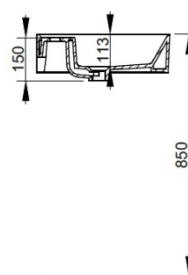

Cod. D370841

Matt White

DOP-No 14688

Basin with overflow and central tap hole; grinded at the bottom for assembly on furniture. Compatible with structure, using dedicated fixings. To be installed with compatible fixings according to wall type, not supplied.

Width mm)	800
Depth (mm)	470
Height mm)	135
Weight Kg)	23,10
Overflow hole	Si
Tap Holes	
Installation	

available colours:

White

Matt White

Matt Black

NOT PROVIDED FIXINGS / ACCESSORIES / SPARE PARTS

(* Mandatory)

V302181

Push button pop-up waste, with overflow, chrome plated

V3021CR

Push button pop-up waste, with overflow, chrome plated

V303299

Hidden syphon for recessed basin with furniture, chrome plated

V303081

Design syphon for basin