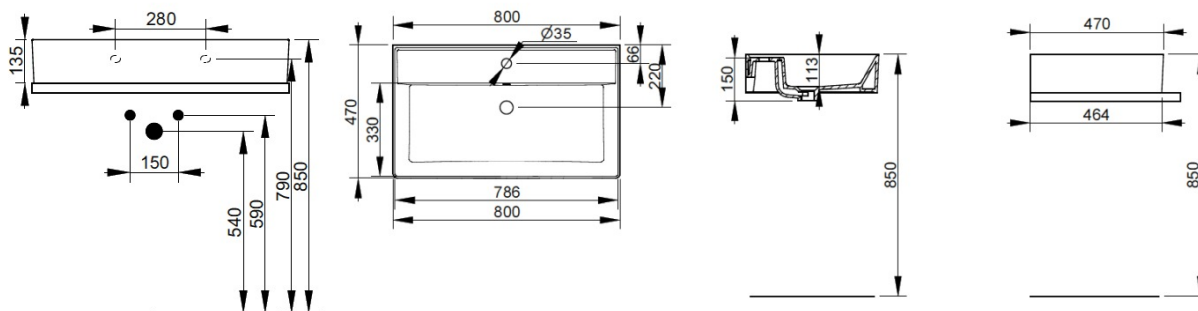

Cod. D370881

Matt Black

DOP-No 14688

Basin with overflow and central tap hole; grinded at the bottom for assembly on furniture. Compatible with structure, using dedicated fixings. To be installed with compatible fixings according to wall type, not supplied.

Width mm)	800
Depth (mm)	470
Height mm)	135
Weight Kg)	23,10
Overflow hole	Si
Tap Holes	
Installation	

available colours:

NOT PROVIDED FIXINGS / ACCESSORIES / SPARE PARTS

(* Mandatory)

V302181

Push button pop-up waste, with overflow, chrome plated

V3021CR

Push button pop-up waste, with overflow, chrome plated

V303299

Hidden syphon for recessed basin with furniture, chrome plated

V303081

Design syphon for basin

V3030CR

Design syphon for basin