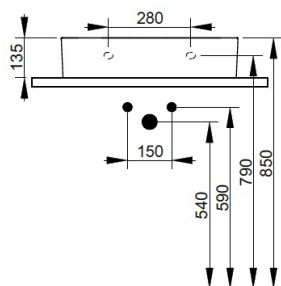

Cod. D371241

Matt White

DOP-No 14688

Basin with overflow and central taphole; grinded at the bottom for assembly on furniture. Compatible with structure, using dedicated fixings. To be installed with compatible fixings according to wall type, not supplied.

Width mm)	600
Depth (mm)	470
Height mm)	135
Weight Kg)	19,2
Overflow hole	Si
Tap Holes	
Installation	

available colours:

NOT PROVIDED FIXINGS / ACCESSORIES / SPARE PARTS

(* Mandatory)

V302181

Push button pop-up waste, with overflow, chrome plated