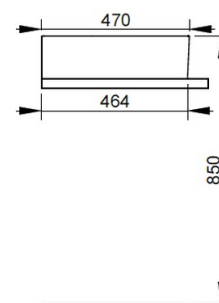

Cod. D371241

Matt White

DOP-No 14688

Basin with overflow and central taphole; grinded at the bottom for assembly on furniture. Compatible with structure, using dedicated fixings. To be installed with compatible fixings according to wall type, not supplied.

Width mm)	600
Depth (mm)	470
Height mm)	135
Weight Kg)	19,2
Overflow hole	Si
Tap Holes	
Installation	

available colours:

NOT PROVIDED FIXINGS / ACCESSORIES / SPARE PARTS

(* Mandatory)

V302181

Push button pop-up waste, with overflow, chrome plated