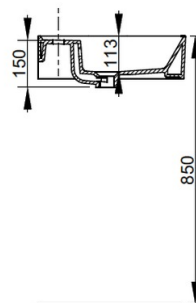

Cod. D371241

Matt White

DOP-No 14688

Basin with overflow and central taphole; grinded at the bottom for assembly on furniture. Compatible with structure, using dedicated fixings. To be installed with compatible fixings according to wall type, not supplied.

Width mm)	600
Depth (mm)	470
Height mm)	135
Weight Kg)	19,2
Overflow hole	Si
Tap Holes	
Installation	

available colours:

NOT PROVIDED FIXINGS / ACCESSORIES / SPARE PARTS

(* Mandatory)

V302181

Push button pop-up waste, with overflow, chrome plated