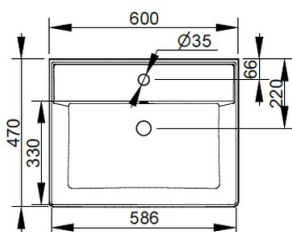

Cod. D371241

Matt White

DOP-No 14688

Basin with overflow and central taphole; grinded at the bottom for assembly on furniture. Compatible with structure, using dedicated fixings. To be installed with compatible fixings according to wall type, not supplied.

Width mm)	600
Depth (mm)	470
Height mm)	135
Weight Kg)	19,2
Overflow hole	Si
Tap Holes	
Installation	

available colours:

NOT PROVIDED FIXINGS / ACCESSORIES / SPARE PARTS

(* Mandatory)

V302181

Push button pop-up waste, with overflow, chrome plated