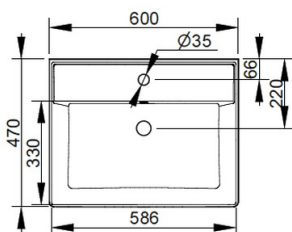

available colours: