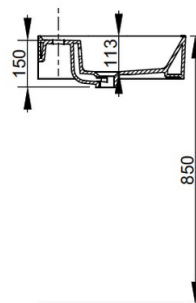

available colours: