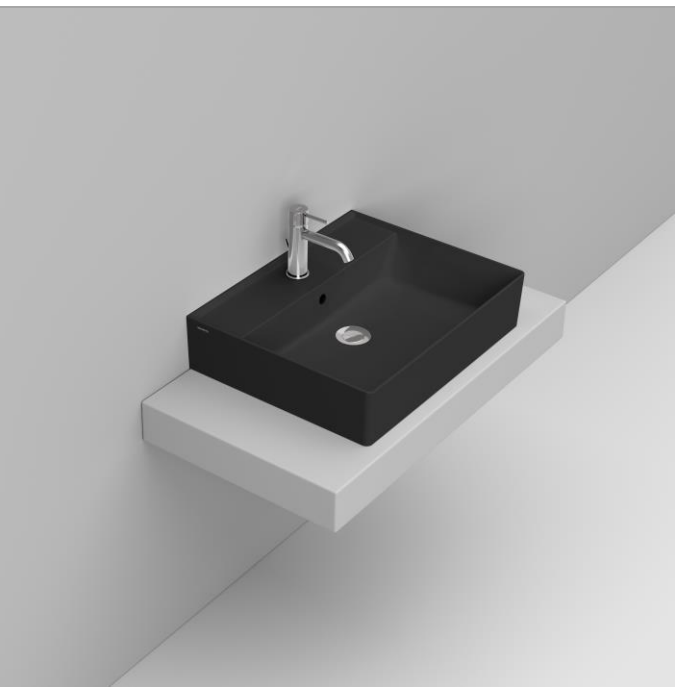

available colours: