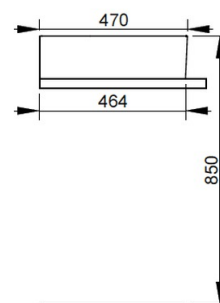

available colours: