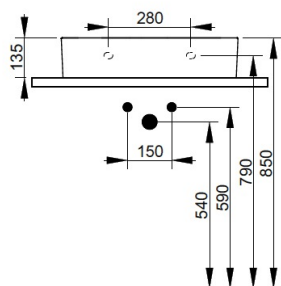

available colours: