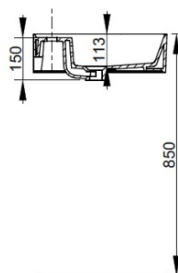

Cod. D371441

Matt White

DOP-No 14688

Basin with overflow and central taphole; grinded at the bottom for assembly on furniture. Compatible with structure, using dedicated fixings. To be installed with compatible fixings according to wall type, not supplied.

Width mm)	500
Depth (mm)	470
Height mm)	135
Weight Kg)	16,4
Overflow hole	Si
Tap Holes	
Installation	

available colours: