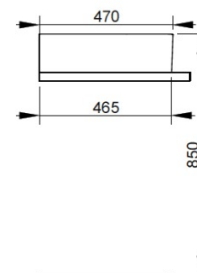

Cod. D371441

Matt White

DOP-No 14688

Basin with overflow and central taphole; grinded at the bottom for assembly on furniture. Compatible with structure, using dedicated fixings. To be installed with compatible fixings according to wall type, not supplied.

Width mm)	500
Depth (mm)	470
Height mm)	135
Weight Kg)	16,4
Overflow hole	Si
Tap Holes	
Installation	

available colours: