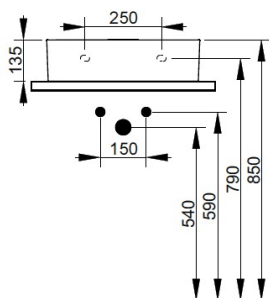

Cod. D371441

Matt White

DOP-No 14688

Basin with overflow and central taphole; grinded at the bottom for assembly on furniture. Compatible with structure, using dedicated fixings. To be installed with compatible fixings according to wall type, not supplied.

Width mm)	500
Depth (mm)	470
Height mm)	135
Weight Kg)	16,4
Overflow hole	Si
Tap Holes	
Installation	

available colours: