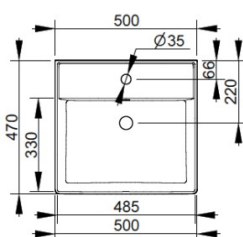

Cod. D371441

Matt White

DOP-No 14688

Basin with overflow and central taphole; grinded at the bottom for assembly on furniture. Compatible with structure, using dedicated fixings. To be installed with compatible fixings according to wall type, not supplied.

Width mm)	500
Depth (mm)	470
Height mm)	135
Weight Kg)	16,4
Overflow hole	Si
Tap Holes	
Installation	

available colours: