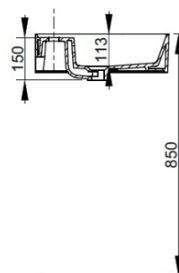

Cod. D371481

Matt Black

DOP-No 14688

Basin with overflow and central taphole; grinded at the bottom for assembly on furniture. Compatible with structure, using dedicated fixings. To be installed with compatible fixings according to wall type, not supplied.

Width mm)	500
Depth (mm)	470
Height mm)	135
Weight Kg)	16,4
Overflow hole	Si
Tap Holes	
Installation	

available colours:

NOT PROVIDED FIXINGS / ACCESSORIES / SPARE PARTS

(* Mandatory)

V302181

Push button pop-up waste, with overflow, chrome plated

V3021CR

Push button pop-up waste, with overflow, chrome plated

V303299

Hidden syphon for recessed basin with furniture, chrome plated

V303081

Design syphon for basin

V3030CR

Design syphon for basin