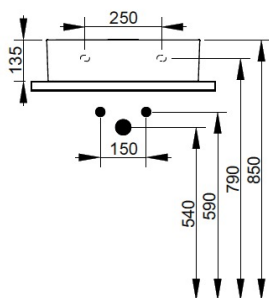

Cod. D371481

Matt Black

DOP-No 14688

Basin with overflow and central taphole; grinded at the bottom for assembly on furniture. Compatible with structure, using dedicated fixings. To be installed with compatible fixings according to wall type, not supplied.

Width mm)	500
Depth (mm)	470
Height mm)	135
Weight Kg)	16,4
Overflow hole	Si
Tap Holes	
Installation	

available colours:

NOT PROVIDED FIXINGS / ACCESSORIES / SPARE PARTS

(* Mandatory)

V302181

Push button pop-up waste, with overflow, chrome plated