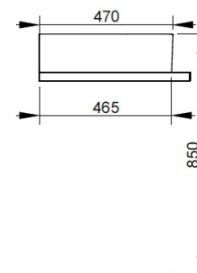

Cod. D371481

Matt Black

DOP-No 14688

Basin with overflow and central taphole; grinded at the bottom for assembly on furniture. Compatible with structure, using dedicated fixings. To be installed with compatible fixings according to wall type, not supplied.

Width mm)	500
Depth (mm)	470
Height mm)	135
Weight Kg)	16,4
Overflow hole	Si
Tap Holes	
Installation	

available colours:

NOT PROVIDED FIXINGS / ACCESSORIES / SPARE PARTS

(* Mandatory)

V302181

Push button pop-up waste, with overflow, chrome plated