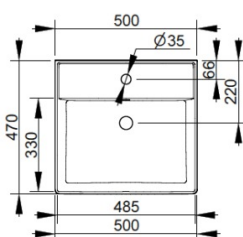

Cod. D371481

Matt Black

DOP-No 14688

Basin with overflow and central taphole; grinded at the bottom for assembly on furniture. Compatible with structure, using dedicated fixings. To be installed with compatible fixings according to wall type, not supplied.

Width mm)	500
Depth (mm)	470
Height mm)	135
Weight Kg)	16,4
Overflow hole	Si
Tap Holes	
Installation	

available colours:

NOT PROVIDED FIXINGS / ACCESSORIES / SPARE PARTS

(* Mandatory)

V302181

Push button pop-up waste, with overflow, chrome plated