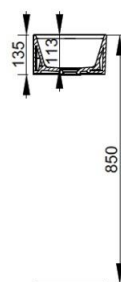

Cod. D371501

White

DOP-No 14688

Hand basin without overflow and with taphole on the right side; grinded at the bottom for assembly on furniture. Compatible with structure, using dedicated fixings. To be installed with compatible fixings according to wall type, not supplied.

Width mm)	470
Depth (mm)	250
Height mm)	135
Weight Kg)	10,2
Overflow hole	No
Tap Holes	
Installation	

available colours:

White

Matt White

Matt Black

NOT PROVIDED FIXINGS / ACCESSORIES / SPARE PARTS

(* Mandatory)

V302281

Push button pop-up waste, without chrome plated

V3022CR

Push button pop-up waste, with chrome plated

V303299

Hidden syphon for recessed basin with furniture, chrome plated

V303081

Design syphon for basin