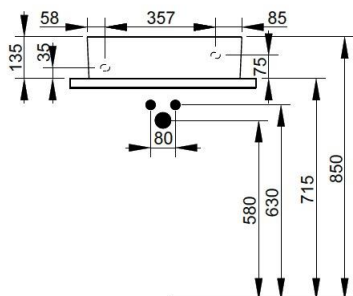

Cod. D371501

White

DOP-No 14688

Hand basin without overflow and with taphole on the right side; grinded at the bottom for assembly on furniture. Compatible with structure, using dedicated fixings. To be installed with compatible fixings according to wall type, not supplied.

Width mm)	470
Depth (mm)	250
Height mm)	135
Weight Kg)	10,2
Overflow hole	No
Tap Holes	
Installation	

available colours:

White

Matt White

Matt Black

NOT PROVIDED FIXINGS / ACCESSORIES / SPARE PARTS

(* Mandatory)

V302281

Push button pop-up waste, without chrome plated

V3022CR

Push button pop-up waste, with chrome plated

V303299

Hidden syphon for recessed basin with furniture, chrome plated

V303081

Design syphon for basin