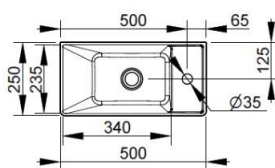

Cod. D371501

White

DOP-No 14688

Hand basin without overflow and with taphole on the right side; grinded at the bottom for assembly on furniture. Compatible with structure, using dedicated fixings. To be installed with compatible fixings according to wall type, not supplied.

Width mm)	470
Depth (mm)	250
Height mm)	135
Weight Kg)	10,2
Overflow hole	No
Tap Holes	
Installation	

available colours:

White

Matt White

Matt Black

NOT PROVIDED FIXINGS / ACCESSORIES / SPARE PARTS

(* Mandatory)