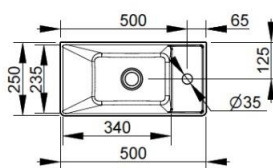

Cod. D371541

Matt White

DOP-No 14688

Hand basin without overflow and with taphole on the right side; grinded at the bottom for assembly on furniture. Compatible with structure, using dedicated fixings. To be installed with compatible fixings according to wall type, not supplied.

Width mm)	470
Depth (mm)	250
Height mm)	135
Weight Kg)	10,2
Overflow hole	No
Tap Holes	
Installation	

available colours:

White

Matt White

Matt Black