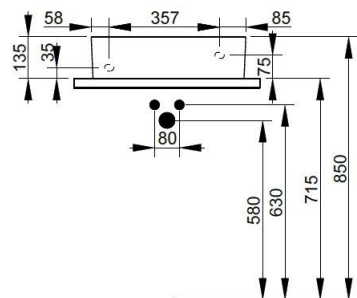

Cod. D371541

Matt White

DOP-No 14688

Hand basin without overflow and with taphole on the right side; grinded at the bottom for assembly on furniture. Compatible with structure, using dedicated fixings. To be installed with compatible fixings according to wall type, not supplied.

Width mm)	470
Depth (mm)	250
Height mm)	135
Weight Kg)	10,2
Overflow hole	No
Tap Holes	
Installation	

available colours:

White

Matt White

Matt Black