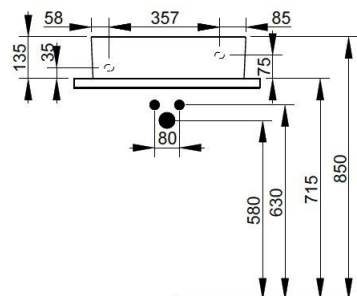

Cod. D371581

Matt Black

DOP-No 14688

Hand basin without overflow and with taphole on the right side; grinded at the bottom for assembly on furniture. Compatible with structure, using dedicated fixings. To be installed with compatible fixings according to wall type, not supplied.

Width mm)	470
Depth (mm)	250
Height mm)	135
Weight Kg)	10,2
Overflow hole	No
Tap Holes	
Installation	

available colours:

White

Matt White

Matt Black

NOT PROVIDED FIXINGS / ACCESSORIES / SPARE PARTS

(* Mandatory)

V302281

Push button pop-up waste, without chrome plated

V3022CR

Push button pop-up waste, with chrome plated

V303299

Hidden syphon for recessed basin with furniture, chrome plated

V303081

Design syphon for basin