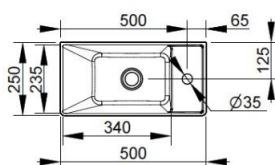

Width mm)	470
Depth (mm)	250
Height mm)	135
Weight Kg)	10,2
Overflow hole	No
Tap Holes	
Installation	

available colours:

White

Matt White

Matt Black

NOT PROVIDED FIXINGS / ACCESSORIES / SPARE PARTS

(* Mandatory)