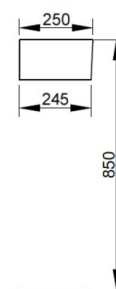

Cod. D371601

White

DOP-No 14688

Hand basin without overflow and with taphole on the left side; grinded at the bottom for assembly on furniture. Compatible with structure, using dedicated fixings. To be installed with compatible fixings according to wall type, not supplied.

Width mm)	500
Depth (mm)	250
Height mm)	135
Weight Kg)	10,2
Overflow hole	No
Tap Holes	
Installation	

available colours:

NOT PROVIDED FIXINGS / ACCESSORIES / SPARE PARTS

(* Mandatory)

V302281

Push button pop-up waste, without chrome plated