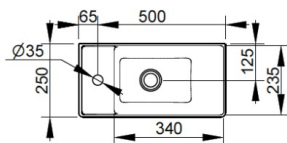

Cod. D371601

White

DOP-No 14688

Hand basin without overflow and with taphole on the left side; grinded at the bottom for assembly on furniture. Compatible with structure, using dedicated fixings. To be installed with compatible fixings according to wall type, not supplied.

Width mm)	500
Depth (mm)	250
Height mm)	135
Weight Kg)	10,2
Overflow hole	No
Tap Holes	
Installation	

available colours:

NOT PROVIDED FIXINGS / ACCESSORIES / SPARE PARTS

(* Mandatory)

V302281

Push button pop-up waste, without chrome plated