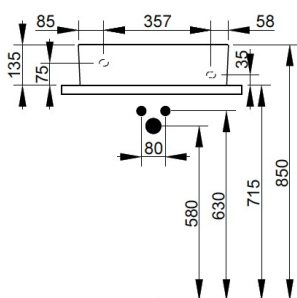

Cod. D371601

White

DOP-No 14688

Hand basin without overflow and with taphole on the left side; grinded at the bottom for assembly on furniture. Compatible with structure, using dedicated fixings. To be installed with compatible fixings according to wall type, not supplied.

Width mm)	500
Depth (mm)	250
Height mm)	135
Weight Kg)	10,2
Overflow hole	No
Tap Holes	
Installation	

available colours:

NOT PROVIDED FIXINGS / ACCESSORIES / SPARE PARTS

(* Mandatory)

V302281

Push button pop-up waste, without chrome plated

V3022CR

Push button pop-up waste, with chrome plated

V303299

Hidden syphon for recessed basin with furniture, chrome plated

V303081

Design syphon for basin

V3030CR

Design syphon for basin