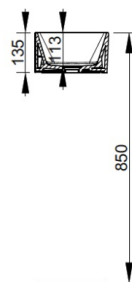

Cod. D371601

White

DOP-No 14688

Hand basin without overflow and with taphole on the left side; grinded at the bottom for assembly on furniture. Compatible with structure, using dedicated fixings. To be installed with compatible fixings according to wall type, not supplied.

Width mm)	500
Depth (mm)	250
Height mm)	135
Weight Kg)	10,2
Overflow hole	No
Tap Holes	
Installation	

available colours:

NOT PROVIDED FIXINGS / ACCESSORIES / SPARE PARTS

(* Mandatory)

V302281

Push button pop-up waste, without chrome plated