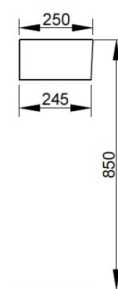

Cod. D371681

Matt Black

DOP-No 14688

Hand basin without overflow and with taphole on the left side; grinded at the bottom for assembly on furniture. Compatible with structure, using dedicated fixings. To be installed with compatible fixings according to wall type, not supplied.

Width mm)	500
Depth (mm)	250
Height mm)	135
Weight Kg)	10,2
Overflow hole	No
Tap Holes	
Installation	

available colours:

NOT PROVIDED FIXINGS / ACCESSORIES / SPARE PARTS

(* Mandatory)

V302281

Push button pop-up waste, without chrome plated

V3022CR

Push button pop-up waste, without chrome plated

V303299

Hidden syphon for recessed basin with furniture, chrome plated

V303081

Design syphon for basin

V3030CR

Design syphon for basin