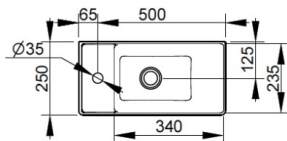

Cod. D371681

Matt Black

DOP-No 14688

Hand basin without overflow and with taphole on the left side; grinded at the bottom for assembly on furniture. Compatible with structure, using dedicated fixings. To be installed with compatible fixings according to wall type, not supplied.

Width mm)	500
Depth (mm)	250
Height mm)	135
Weight Kg)	10,2
Overflow hole	No
Tap Holes	
Installation	

available colours:

NOT PROVIDED FIXINGS / ACCESSORIES / SPARE PARTS

(* Mandatory)

V302281

Push button pop-up waste, without chrome plated