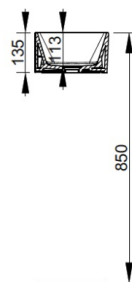

Cod. D371681

Matt Black

DOP-No 14688

Hand basin without overflow and with taphole on the left side; grinded at the bottom for assembly on furniture. Compatible with structure, using dedicated fixings. To be installed with compatible fixings according to wall type, not supplied.

Width mm)	500
Depth (mm)	250
Height mm)	135
Weight Kg)	10,2
Overflow hole	No
Tap Holes	
Installation	

available colours:

NOT PROVIDED FIXINGS / ACCESSORIES / SPARE PARTS

(* Mandatory)

V302281

Push button pop-up waste, without chrome plated