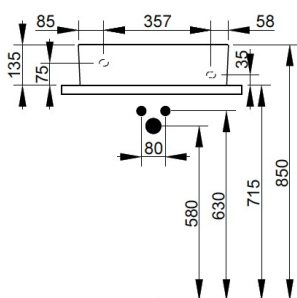

Cod. D371681

Matt Black

DOP-No 14688

Hand basin without overflow and with taphole on the left side; grinded at the bottom for assembly on furniture. Compatible with structure, using dedicated fixings. To be installed with compatible fixings according to wall type, not supplied.

Width mm)	500
Depth (mm)	250
Height mm)	135
Weight Kg)	10,2
Overflow hole	No
Tap Holes	
Installation	

available colours:

NOT PROVIDED FIXINGS / ACCESSORIES / SPARE PARTS

(* Mandatory)

V302281

Push button pop-up waste, without chrome plated

V3022CR

Push button pop-up waste, without chrome plated

V303299

Hidden syphon for recessed basin with furniture, chrome plated

V303081

Design syphon for basin

V3030CR

Design syphon for basin