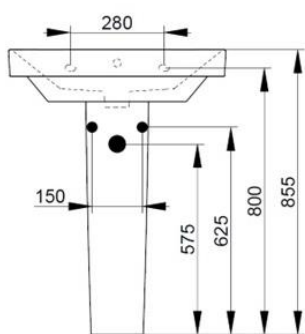

Cod. D431041

Matt White

DOP-No 14688

Wall mounted basin with overflow and central taphole; for assembly with pedestal, semi-pedestal, or alone with syphon. To be installed with compatible fixings according to wall type.

Width mm)	650
Depth (mm)	480
Height mm)	170
Weight Kg)	20,40
Overflow hole	Si
Tap Holes	One-hole
Installation	wall mounted

available colours:

NOT PROVIDED FIXINGS / ACCESSORIES / SPARE PARTS

(\* Mandatory)

**D461541**  
Ceramic pedestal

**D461841**  
Ceramic semi-pedestal supplied with fixation set.

**V3021CR**  
Push button pop-up waste, with overflow, chrome plated

**V303081**  
Design syphon for basin

**V3030CR**  
Design syphon for basin