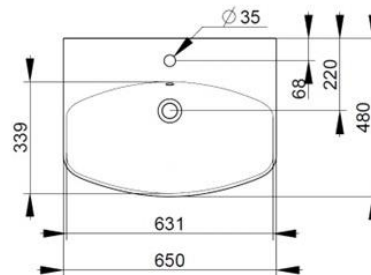

Cod. D431041

Matt White

DOP-No 14688

Wall mounted basin with overflow and central taphole; for assembly with pedestal, semi-pedestal, or alone with syphon. To be installed with compatible fixings according to wall type.

Width mm)	650
Depth (mm)	480
Height mm)	170
Weight Kg)	20,40
Overflow hole	Si
Tap Holes	One-hole
Installation	wall mounted

available colours:

NOT PROVIDED FIXINGS / ACCESSORIES / SPARE PARTS

(\* Mandatory)