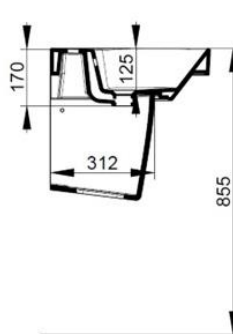

Cod. D431041

Matt White

DOP-No 14688

Wall mounted basin with overflow and central taphole; for assembly with pedestal, semi-pedestal, or alone with syphon. To be installed with compatible fixings according to wall type.

Width mm)	650
Depth (mm)	480
Height mm)	170
Weight Kg)	20,40
Overflow hole	Si
Tap Holes	One-hole
Installation	wall mounted

available colours:

NOT PROVIDED FIXINGS / ACCESSORIES / SPARE PARTS

(\* Mandatory)