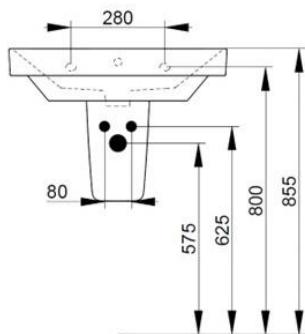

Cod. D431041

Matt White

DOP-No 14688

Wall mounted basin with overflow and central taphole; for assembly with pedestal, semi-pedestal, or alone with syphon. To be installed with compatible fixings according to wall type.

Width mm)	650
Depth (mm)	480
Height mm)	170
Weight Kg)	20,40
Overflow hole	Si
Tap Holes	One-hole
Installation	wall mounted

available colours:

NOT PROVIDED FIXINGS / ACCESSORIES / SPARE PARTS

(\* Mandatory)

**D461541**  
Ceramic pedestal

**D461841**  
Ceramic semi-pedestal supplied with fixation set.

**V3021CR**  
Push button pop-up waste, with overflow, chrome plated

**V303081**  
Design syphon for basin

**V3030CR**  
Design syphon for basin