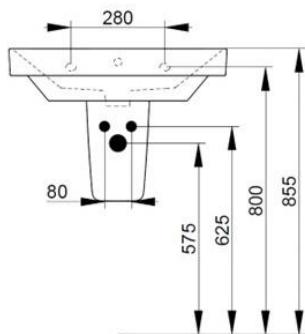

NOT PROVIDED FIXINGS / ACCESSORIES / SPARE PARTS

(* Mandatory)

D461881
Ceramic semi-pedestal supplied with fixation set.

Updated: 19/09/2023