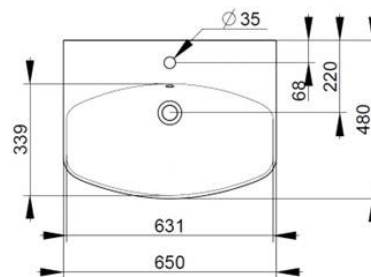

NOT PROVIDED FIXINGS / ACCESSORIES / SPARE PARTS

(* Mandatory)

D461881
Ceramic semi-pedestal supplied with fixation set.

Updated: 19/09/2023