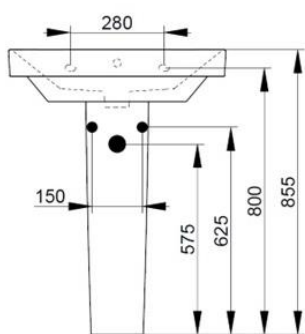

NOT PROVIDED FIXINGS / ACCESSORIES / SPARE PARTS

(* Mandatory)

D461881
Ceramic semi-pedestal supplied with fixation set.

Updated: 19/09/2023