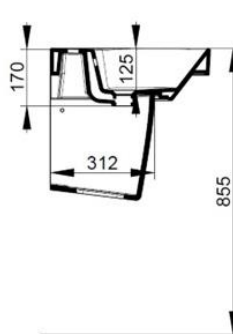

NOT PROVIDED FIXINGS / ACCESSORIES / SPARE PARTS

(* Mandatory)

D461881
Ceramic semi-pedestal supplied with fixation set.

Updated: 19/09/2023