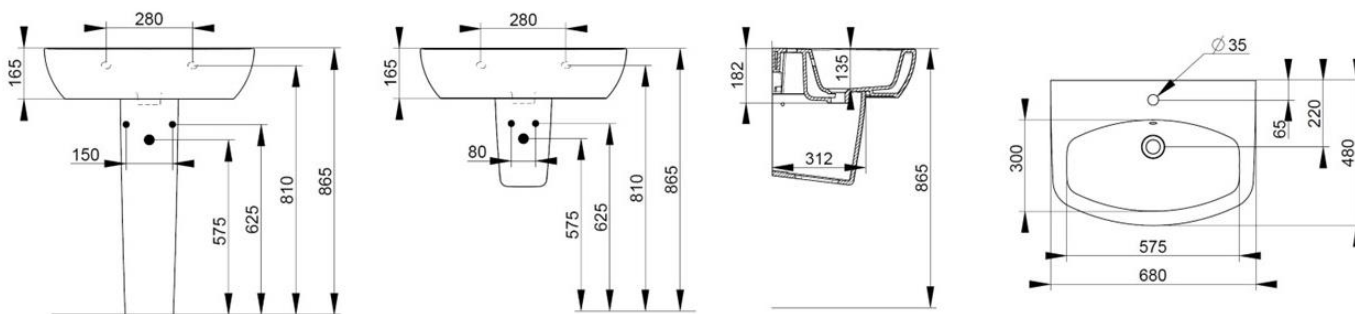

Cod. D431141

Matt White

DOP-No 14688

Wall mounted basin with overflow and central taphole; for assembly with pedestal, semi-pedestal, or alone with syphon. To be installed with compatible fixings according to wall type.

Width mm)	680
Depth (mm)	480
Height mm)	165
Weight Kg)	21,00
Overflow hole	Si
Tap Holes	One-hole
Installation	wall mounted

available colours:

NOT PROVIDED FIXINGS / ACCESSORIES / SPARE PARTS

(* Mandatory)

D461541
Ceramic pedestal

D461841
Ceramic semi-pedestal
supplied with fixation set.

V3021CR
Push button pop-up waste,
with overflow, chrome
plated

V303081
Design syphon for basin

V3030CR
Design syphon for basin