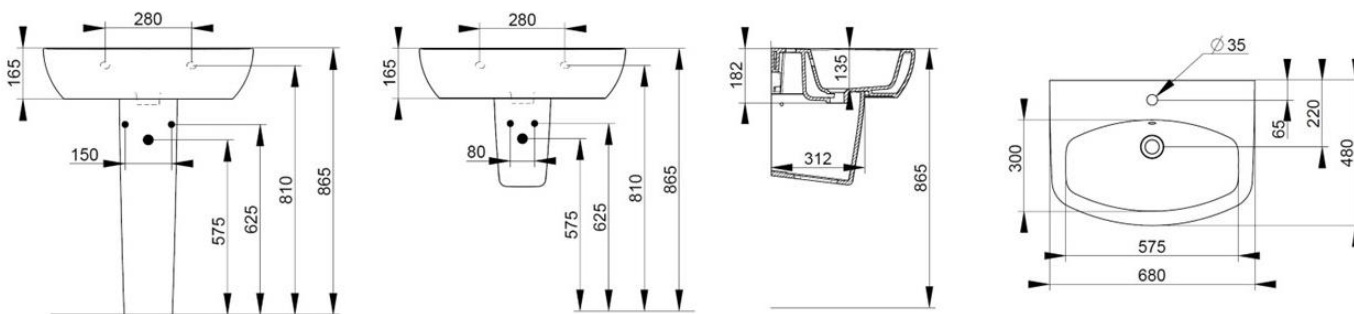

Width mm)	680
Depth (mm)	480
Height mm)	165
Weight Kg)	21,00
Overflow hole	Si
Tap Holes	One-hole
Installation	wall mounted

available colours:

NOT PROVIDED FIXINGS / ACCESSORIES / SPARE PARTS

(* Mandatory)

D461581
Ceramic pedestal

D461881
Ceramic semi-pedestal
supplied with fixation set.

V3021CR
Push button pop-up waste,
with overflow, chrome
plated

V303081
Design syphon for basin

V3030CR
Design syphon for basin