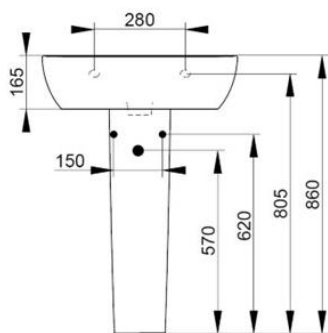

Cod. D431241

Matt White

DOP-No 14688

Wall mounted basin with overflow and central taphole; for assembly with pedestal, semi-pedestal, or alone with syphon. To be installed with compatible fixings according to wall type.

Width mm)	600
Depth (mm)	480
Height mm)	165
Weight Kg)	19,00
Overflow hole	Si
Tap Holes	One-hole
Installation	wall mounted

available colours:

NOT PROVIDED FIXINGS / ACCESSORIES / SPARE PARTS

(* Mandatory)

D461541
Ceramic pedestal

D461841
Ceramic semi-pedestal
supplied with fixation set.

V3021CR
Push button pop-up waste,
with overflow, chrome
plated

V303081
Design syphon for basin

V3030CR
Design syphon for basin