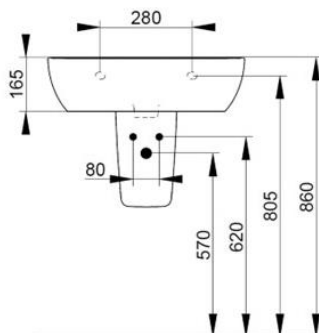

Cod. D431241

Matt White

DOP-No 14688

Wall mounted basin with overflow and central taphole; for assembly with pedestal, semi-pedestal, or alone with syphon. To be installed with compatible fixings according to wall type.

Width mm)	600
Depth (mm)	480
Height mm)	165
Weight Kg)	19,00
Overflow hole	Si
Tap Holes	One-hole
Installation	wall mounted

available colours:

NOT PROVIDED FIXINGS / ACCESSORIES / SPARE PARTS

(* Mandatory)

D461541
Ceramic pedestal

D461841
Ceramic semi-pedestal
supplied with fixation set.

V3021CR
Push button pop-up waste,
with overflow, chrome
plated

V303081
Design syphon for basin

V3030CR
Design syphon for basin