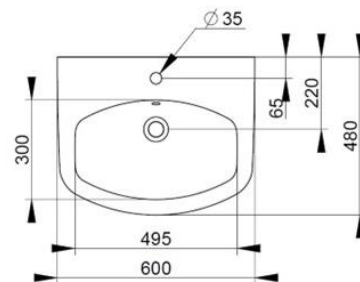

Cod. D431241

Matt White

DOP-No 14688

Wall mounted basin with overflow and central taphole; for assembly with pedestal, semi-pedestal, or alone with syphon. To be installed with compatible fixings according to wall type.

Width mm)	600
Depth (mm)	480
Height mm)	165
Weight Kg)	19,00
Overflow hole	Si
Tap Holes	One-hole
Installation	wall mounted

available colours:

NOT PROVIDED FIXINGS / ACCESSORIES / SPARE PARTS

(* Mandatory)