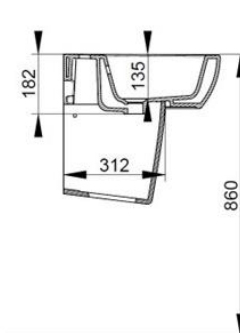

Cod. D431241

Matt White

DOP-No 14688

Wall mounted basin with overflow and central taphole; for assembly with pedestal, semi-pedestal, or alone with syphon. To be installed with compatible fixings according to wall type.

Width mm)	600
Depth (mm)	480
Height mm)	165
Weight Kg)	19,00
Overflow hole	Si
Tap Holes	One-hole
Installation	wall mounted

available colours:

NOT PROVIDED FIXINGS / ACCESSORIES / SPARE PARTS

(* Mandatory)