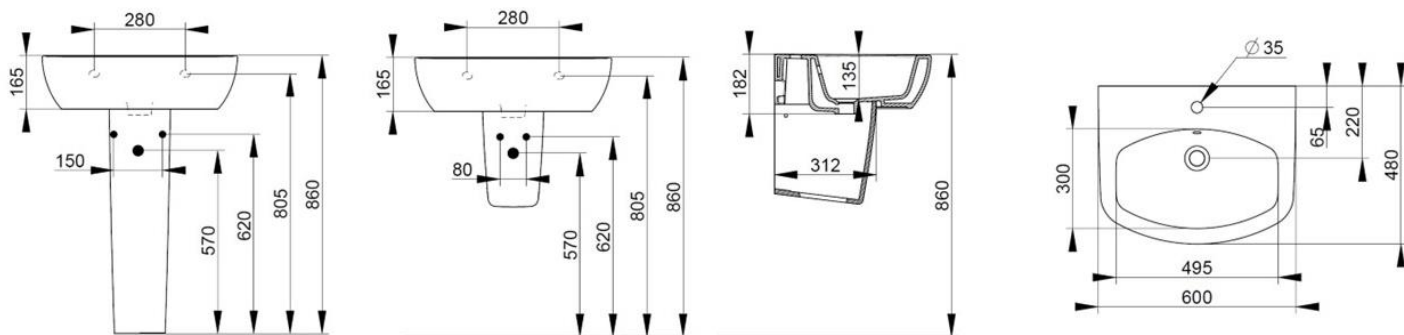

Cod. D431281

Matt Black

DOP-No 14688

Wall mounted basin with overflow and central taphole; for assembly with pedestal, semi-pedestal, or alone with syphon. To be installed with compatible fixings according to wall type.

Width mm)	600
Depth (mm)	480
Height mm)	165
Weight Kg)	19,00
Overflow hole	Si
Tap Holes	One-hole
Installation	wall mounted

available colours:

NOT PROVIDED FIXINGS / ACCESSORIES / SPARE PARTS

(* Mandatory)

D461581
Ceramic pedestal

D461881
Ceramic semi-pedestal
supplied with fixation set.

V3021CR
Push button pop-up waste,
with overflow, chrome
plated

V303081
Design syphon for basin

V3030CR
Design syphon for basin