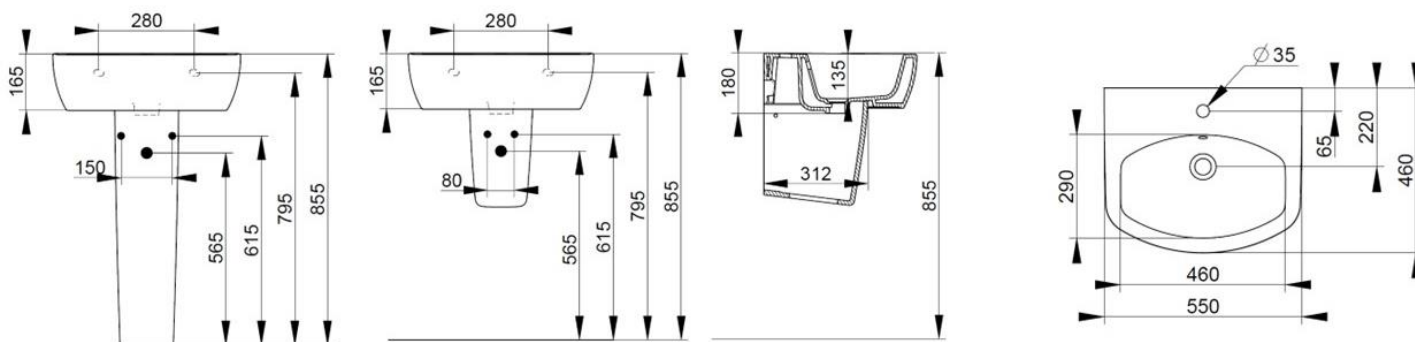

Cod. D431341

Matt White

DOP-No 14688

Wall mounted basin with overflow and central taphole; for assembly with pedestal, semi-pedestal, or alone with syphon. To be installed with compatible fixings according to wall type.

Width mm)	550
Depth (mm)	460
Height mm)	165
Weight Kg)	16,00
Overflow hole	Si
Tap Holes	One-hole
Installation	wall mounted

available colours:

NOT PROVIDED FIXINGS / ACCESSORIES / SPARE PARTS

(* Mandatory)

D461541
Ceramic pedestal

D461841
Ceramic semi-pedestal
supplied with fixation set.

V3021CR
Push button pop-up waste,
with overflow, chrome
plated

V303081
Design syphon for basin

V3030CR
Design syphon for basin