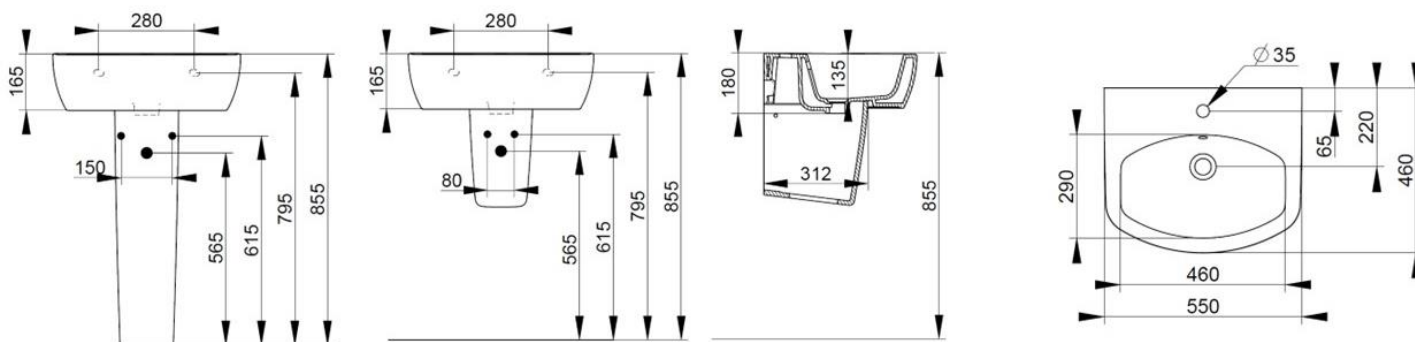

Cod. D431381

Matt Black

DOP-No 14688

Wall mounted basin with overflow and central taphole; for assembly with pedestal, semi-pedestal, or alone with syphon. To be installed with compatible fixings according to wall type.

Width mm)	550
Depth (mm)	460
Height mm)	165
Weight Kg)	16,00
Overflow hole	Si
Tap Holes	One-hole
Installation	wall mounted

available colours:

NOT PROVIDED FIXINGS / ACCESSORIES / SPARE PARTS

(* Mandatory)

D461581
Ceramic pedestal

D461881
Ceramic semi-pedestal
supplied with fixation set.

V3021CR
Push button pop-up waste,
with overflow, chrome
plated

V303081
Design syphon for basin

V3030CR
Design syphon for basin