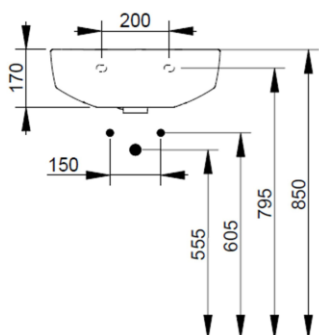

NOT PROVIDED FIXINGS / ACCESSORIES / SPARE PARTS

(* Mandatory)

V3021CR
Push button pop-up waste, with overflow, chrome plated

V303081
Design syphon for basin

V3030CR
Design syphon for basin

F303199 *
Fixation set for basin.

Updated: 19/09/2023