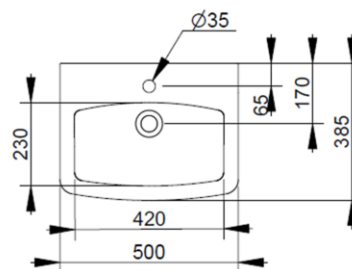

Cod. D431441

Matt White

DOP-No 14688

Wall mounted basin with overflow and central taphole; for assembly alone with syphon. To be installed with compatible fixings according to wall type.

Width mm)	500
Depth (mm)	385
Height mm)	170
Weight Kg)	13,00
Overflow hole	Si
Tap Holes	One-hole
Installation	wall mounted

available colours:

NOT PROVIDED FIXINGS / ACCESSORIES / SPARE PARTS

(\* Mandatory)

**V3021CR**  
Push button pop-up waste, with overflow, chrome plated

**V303081**  
Design syphon for basin

**V3030CR**  
Design syphon for basin