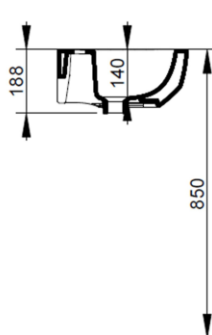

available colours: