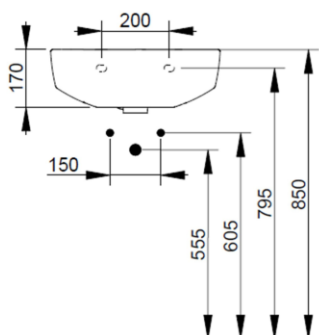

Cod. D431481

Matt Black

DOP-No 14688

Wall mounted basin with overflow and central taphole; for assembly alone with syphon. To be installed with compatible fixings according to wall type.

Width mm)	500
Depth (mm)	385
Height mm)	170
Weight Kg)	13,00
Overflow hole	Si
Tap Holes	One-hole
Installation	wall mounted

available colours:

NOT PROVIDED FIXINGS / ACCESSORIES / SPARE PARTS

(* Mandatory)

V3021CR
Push button pop-up waste, with overflow, chrome plated

V303081
Design syphon for basin

V3030CR
Design syphon for basin