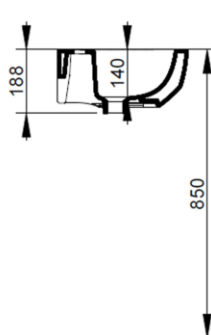

Cod. D431481

Matt Black

DOP-No 14688

Wall mounted basin with overflow and central taphole; for assembly alone with syphon. To be installed with compatible fixings according to wall type.

Width mm)	500
Depth (mm)	385
Height mm)	170
Weight Kg)	13,00
Overflow hole	Si
Tap Holes	One-hole
Installation	wall mounted

available colours:

NOT PROVIDED FIXINGS / ACCESSORIES / SPARE PARTS

(* Mandatory)

V3021CR
Push button pop-up waste, with overflow, chrome plated

V303081
Design syphon for basin

V3030CR
Design syphon for basin