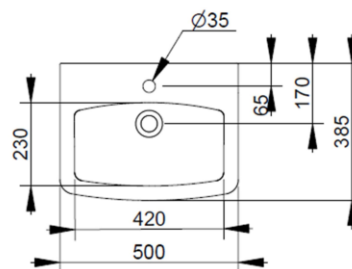

Cod. D431481

Matt Black

DOP-No 14688

Wall mounted basin with overflow and central taphole; for assembly alone with syphon. To be installed with compatible fixings according to wall type.

Width mm)	500
Depth (mm)	385
Height mm)	170
Weight Kg)	13,00
Overflow hole	Si
Tap Holes	One-hole
Installation	wall mounted

available colours:

NOT PROVIDED FIXINGS / ACCESSORIES / SPARE PARTS

(* Mandatory)

V3021CR
Push button pop-up waste, with overflow, chrome plated

V303081
Design syphon for basin

V3030CR
Design syphon for basin