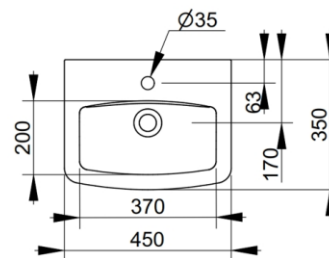

Cod. D431741

Matt White

DOP-No 14688

Wall mounted basin with overflow and central taphole; for assembly alone with syphon. To be installed with compatible fixings according to wall type.

Width mm)	450
Depth (mm)	350
Height mm)	165
Weight Kg)	11,80
Overflow hole	Si
Tap Holes	One-hole
Installation	wall mounted

available colours:

White

Matt White

Matt Black

NOT PROVIDED FIXINGS / ACCESSORIES / SPARE PARTS

(* Mandatory)

V3021CR

Push button pop-up waste, with overflow, chrome plated