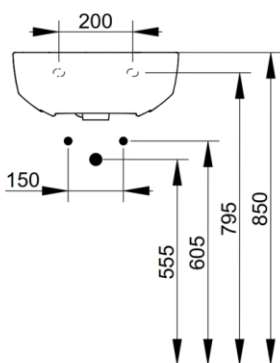

Cod. D431741

Matt White

DOP-No 14688

Wall mounted basin with overflow and central taphole; for assembly alone with syphon. To be installed with compatible fixings according to wall type.

Width mm)	450
Depth (mm)	350
Height mm)	165
Weight Kg)	11,80
Overflow hole	Si
Tap Holes	One-hole
Installation	wall mounted

available colours:

White

Matt White

Matt Black

NOT PROVIDED FIXINGS / ACCESSORIES / SPARE PARTS

(* Mandatory)

V3021CR

Push button pop-up waste, with overflow, chrome plated