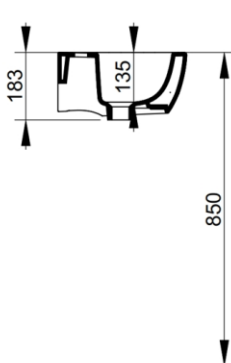

Cod. D431741

Matt White

DOP-No 14688

Wall mounted basin with overflow and central taphole; for assembly alone with syphon. To be installed with compatible fixings according to wall type.

Width mm)	450
Depth (mm)	350
Height mm)	165
Weight Kg)	11,80
Overflow hole	Si
Tap Holes	One-hole
Installation	wall mounted

available colours:

White

Matt White

Matt Black

NOT PROVIDED FIXINGS / ACCESSORIES / SPARE PARTS

(* Mandatory)

Push button pop-up waste, with overflow, chrome plated

Design syphon for basin

Design syphon for basin

Fixation set for basin.

Updated: 19/09/2023