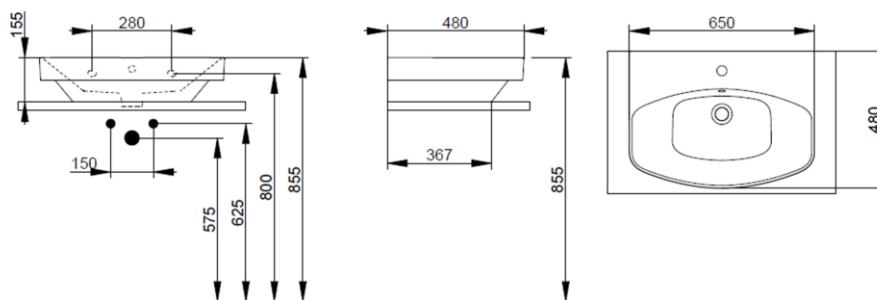

Cod. D431841

Matt White

DOP-No 997

Vessel basin with overflow and central taphole; grinded at the bottom for assembly on furniture. To be installed with compatible fixings according to wall type, not supplied.

Width mm)	650
Depth (mm)	480
Height mm)	170
Weight Kg)	20,40
Overflow hole	Si
Tap Holes	One-hole
Installation	wall mounted

available colours:

NOT PROVIDED FIXINGS / ACCESSORIES / SPARE PARTS

(* Mandatory)

V3021CR
Push button pop-up waste, with overflow, chrome plated

V303299
Hidden syphon for recessed basin with furniture, chrome plated

V303081
Design syphon for basin

V3030CR
Design syphon for basin

F303199 *
Fixation set for basin.