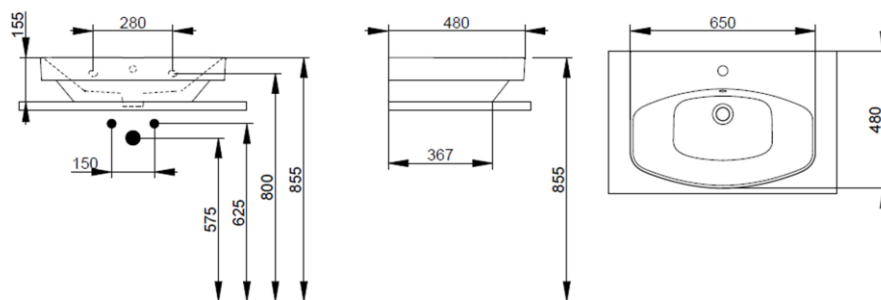

Cod. D431881

Matt Black

DOP-No 997

Vessel basin with overflow and central taphole; grinded at the bottom for assembly on furniture. To be installed with compatible fixings according to wall type, not supplied.

Width mm)	650
Depth (mm)	480
Height mm)	170
Weight Kg)	20,40
Overflow hole	Si
Tap Holes	One-hole
Installation	wall mounted

available colours:

NOT PROVIDED FIXINGS / ACCESSORIES / SPARE PARTS

(* Mandatory)

V3021CR
Push button pop-up waste, with overflow, chrome plated

V303299
Hidden syphon for recessed basin with furniture, chrome plated

V303081
Design syphon for basin

V3030CR
Design syphon for basin

F303199 *
Fixation set for basin.