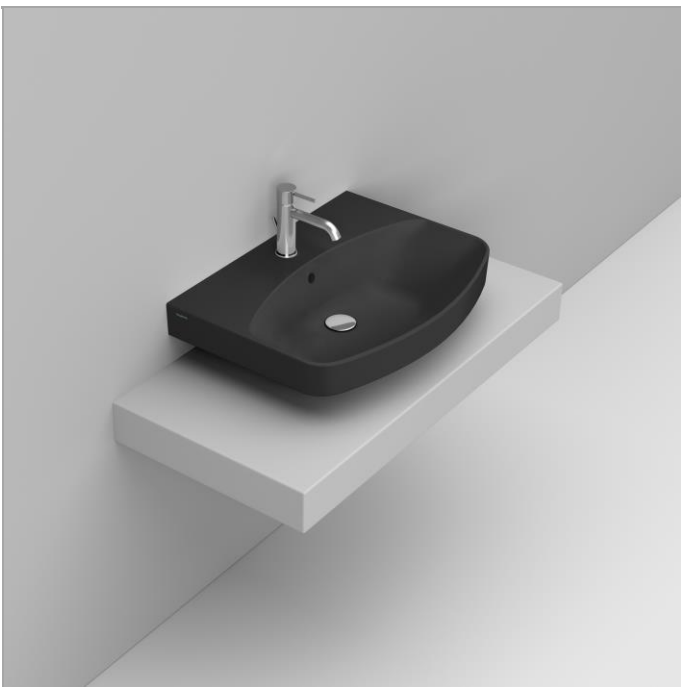

Cod. D431881

Matt Black

DOP-No 997

Vessel basin with overflow and central taphole; grinded at the bottom for assembly on furniture. To be installed with compatible fixings according to wall type, not supplied.

Width mm)	650
Depth (mm)	480
Height mm)	170
Weight Kg)	20,40
Overflow hole	Si
Tap Holes	One-hole
Installation	wall mounted

available colours:

NOT PROVIDED FIXINGS / ACCESSORIES / SPARE PARTS

(* Mandatory)

V3021CR
Push button pop-up waste, with overflow, chrome plated

V303299
Hidden syphon for recessed basin with furniture, chrome plated

V303081
Design syphon for basin

V3030CR
Design syphon for basin

F303199 *
Fixation set for basin.