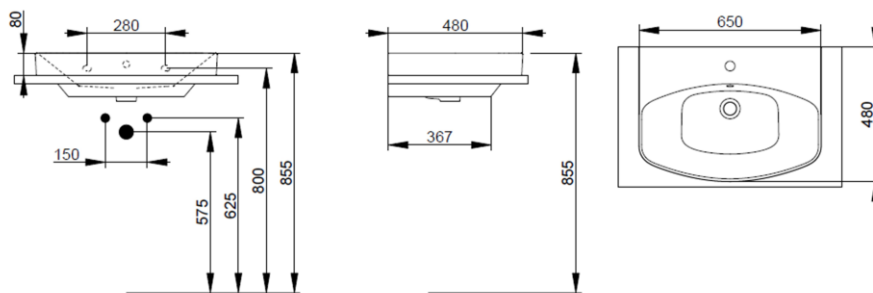

NOT PROVIDED FIXINGS / ACCESSORIES / SPARE PARTS

(* Mandatory)

V3021CR
Push button pop-up waste, with overflow, chrome plated

V303299
Hidden syphon for recessed basin with furniture, chrome plated

V303081
Design syphon for basin

V3030CR
Design syphon for basin

F303199 *
Fixation set for basin.

Updated: 19/09/2023