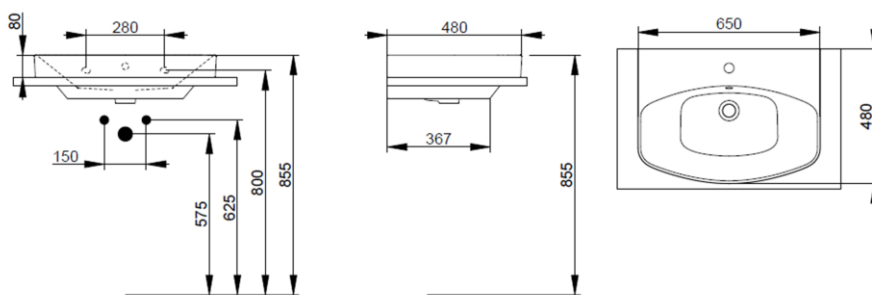

Cod. D431981

Matt Black

DOP-No 997

Countertop basin with overflow and central taphole; waste with ceramic cover; grinded at the bottom for assembly on furniture. To be installed with compatible fixings according to wall type, not supplied.

Width mm)	650
Depth (mm)	480
Height mm)	170
Weight Kg)	20,40
Overflow hole	Si
Tap Holes	One-hole
Installation	wall mounted

available colours:

NOT PROVIDED FIXINGS / ACCESSORIES / SPARE PARTS

(* Mandatory)

V3021CR
Push button pop-up waste, with overflow, chrome plated

V303299
Hidden syphon for recessed basin with furniture, chrome plated

V303081
Design syphon for basin

V3030CR
Design syphon for basin

F303199 *
Fixation set for basin.