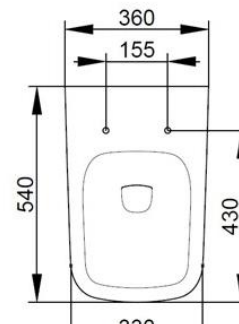

Cod. D432541

Matt White

DOP-No 997

Wall hung bowl 4,5 L flush, due to rimless system and interior surface design. For assembly with suitable wall mounted chair brackets. Including fixation kit for hidden attachment. To be completed with seat and cover.

Width (mm)	360
Depth (mm)	540
Height (mm)	320
Weight (Kg)	25,40
Flush Volume (l)	4,5
Installation	wall hung
Outlet	horizontal outlet

available colours:

SEAT and COVER (NOT INCLUDE)

S433341

Soft closing seat and cover with metal hinges and quick take-off