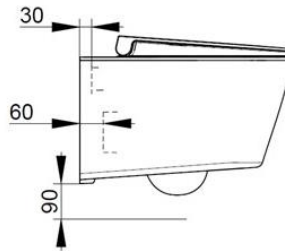

Cod. D432541

Matt White

DOP-No 997

Wall hung bowl 4,5 L flush, due to rimless system and interior surface design. For assembly with suitable wall mounted chair brackets. Including fixation kit for hidden attachment. To be completed with seat and cover.

Width (mm)	360
Depth (mm)	540
Height (mm)	320
Weight (Kg)	25,40
Flush Volume (l)	4,5
Installation	wall hung
Outlet	horizontal outlet

available colours:

SEAT and COVER (NOT INCLUDE)

S433341

Soft closing seat and cover with metal hinges and quick take-off