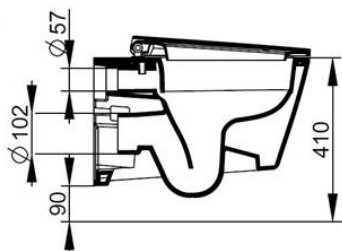

Cod. D432541

Matt White

DOP-No 997

Wall hung bowl 4,5 L flush, due to rimless system and interior surface design. For assembly with suitable wall mounted chair brackets. Including fixation kit for hidden attachment. To be completed with seat and cover.

Width (mm)	360
Depth (mm)	540
Height (mm)	320
Weight (Kg)	25,40
Flush Volume (l)	4,5
Installation	wall hung
Outlet	horizontal outlet

available colours:

SEAT and COVER (NOT INCLUDE)

S433341

Soft closing seat and cover with metal hinges and quick take-off