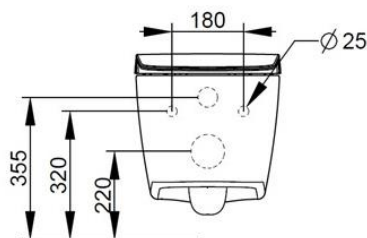

Cod. D432541

Matt White

DOP-No 997

Wall hung bowl 4,5 L flush, due to rimless system and interior surface design. For assembly with suitable wall mounted chair brackets. Including fixation kit for hidden attachment. To be completed with seat and cover.

Width (mm)	360
Depth (mm)	540
Height (mm)	320
Weight (Kg)	25,40
Flush Volume (l)	4,5
Installation	wall hung
Outlet	horizontal outlet

available colours:

SEAT and COVER (NOT INCLUDE)

S433341

Soft closing seat and cover with metal hinges and quick take-off