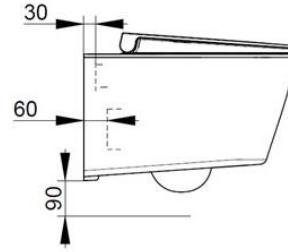

Cod. D432581

Matt Black

DOP-No 997

Wall hung bowl 4,5 L flush, due to rimless system and interior surface design. For assembly with suitable wall mounted chair brackets. Including fixation kit for hidden attachment. To be completed with seat and cover.

Width (mm)	360
Depth (mm)	540
Height (mm)	320
Weight (Kg)	25,40
Flush Volume (l)	4,5
Installation	wall hung
Outlet	horizontal outlet

available colours:

SEAT and COVER (NOT INCLUDE)

S433381

Soft closing seat and cover with metal hinges and quick take-off