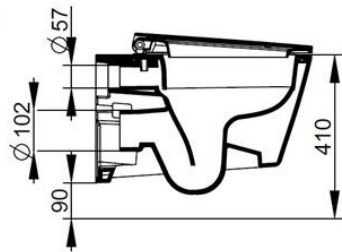

Cod. D432581

Matt Black

DOP-No 997

Wall hung bowl 4,5 L flush, due to rimless system and interior surface design. For assembly with suitable wall mounted chair brackets. Including fixation kit for hidden attachment. To be completed with seat and cover.

Width (mm)	360
Depth (mm)	540
Height (mm)	320
Weight (Kg)	25,40
Flush Volume (l)	4,5
Installation	wall hung
Outlet	horizontal outlet

available colours:

SEAT and COVER (NOT INCLUDE)

S433381

Soft closing seat and cover with metal hinges and quick take-off