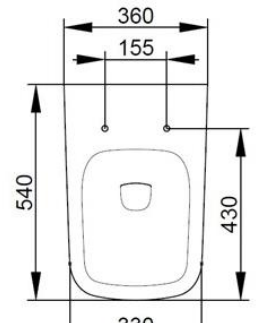

Cod. D432581

Matt Black

DOP-No 997

Wall hung bowl 4,5 L flush, due to rimless system and interior surface design. For assembly with suitable wall mounted chair brackets. Including fixation kit for hidden attachment. To be completed with seat and cover.

Width (mm)	360
Depth (mm)	540
Height (mm)	320
Weight (Kg)	25,40
Flush Volume (l)	4,5
Installation	wall hung
Outlet	horizontal outlet

available colours:

SEAT and COVER (NOT INCLUDE)

S433381

Soft closing seat and cover with metal hinges and quick take-off