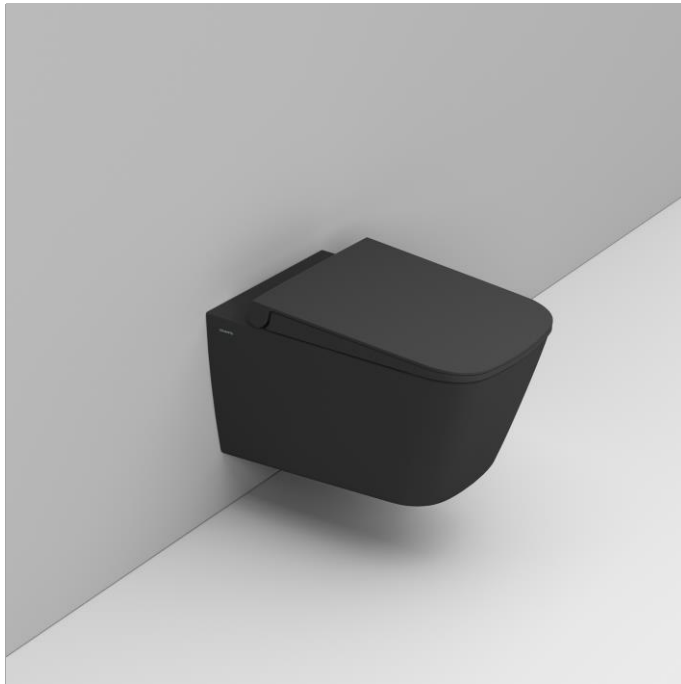

Cod. D432581

Matt Black

DOP-No 997

Wall hung bowl 4,5 L flush, due to rimless system and interior surface design. For assembly with suitable wall mounted chair brackets. Including fixation kit for hidden attachment. To be completed with seat and cover.

Width (mm)	360
Depth (mm)	540
Height (mm)	320
Weight (Kg)	25,40
Flush Volume (l)	4,5
Installation	wall hung
Outlet	horizontal outlet

available colours:

SEAT and COVER (NOT INCLUDE)

S433381

Soft closing seat and cover with metal hinges and quick take-off

PROVIDED FIXINGS / ACCESSORIES

F953199

Fixation set for hidden WH installation

NOT PROVIDED FIXINGS / ACCESSORIES / SPARE PARTS

(* Mandatory)

VS364CR

Hinges for Mia soft closing seat and cover.

F953099 *

Chair brackets for wall hung wc/bidet.

VS52701

Buffers kit for Mia/Mirto/Gemma2 seat and cover