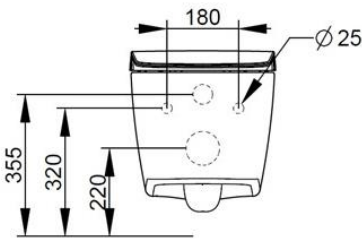

Cod. D432581

Matt Black

DOP-No 997

Wall hung bowl 4,5 L flush, due to rimless system and interior surface design. For assembly with suitable wall mounted chair brackets. Including fixation kit for hidden attachment. To be completed with seat and cover.

Width (mm)	360
Depth (mm)	540
Height (mm)	320
Weight (Kg)	25,40
Flush Volume (l)	4,5
Installation	wall hung
Outlet	horizontal outlet

available colours:

SEAT and COVER (NOT INCLUDE)

S433381

Soft closing seat and cover with metal hinges and quick take-off