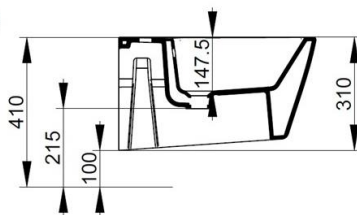

Cod. D432641

Matt White

DOP-No 14528

Wall hung bidet with central taphole. For assembly with suitable wall mounted chair brackets. Including fixation kit for hidden attachment.

Width mm)	360
Depth (mm)	540
Height mm)	310
Weight Kg)	20,30
Overflow hole	Si
Tap Holes	One-hole
Installation	wall hung

available colours:

PROVIDED FIXINGS / ACCESSORIES

F953199

Fixation set for hidden WH installation

NOT PROVIDED FIXINGS / ACCESSORIES / SPARE PARTS

(* Mandatory)

V9013CR

Syphon set for wall hung bidet

F953099 *

Chair brackets for wall hung wc/bidet.