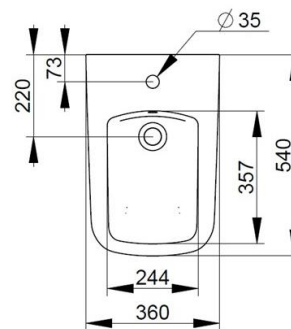

Cod. D432641

Matt White

DOP-No 14528

Wall hung bidet with central taphole. For assembly with suitable wall mounted chair brackets. Including fixation kit for hidden attachment.

Width mm)	360
Depth (mm)	540
Height mm)	310
Weight Kg)	20,30
Overflow hole	Si
Tap Holes	One-hole
Installation	wall hung

available colours:

PROVIDED FIXINGS / ACCESSORIES

F953199

Fixation set for hidden WH installation

NOT PROVIDED FIXINGS / ACCESSORIES / SPARE PARTS

(* Mandatory)

V9013CR

Syphon set for wall hung bidet

F953099 *

Chair brackets for wall hung wc/bidet.