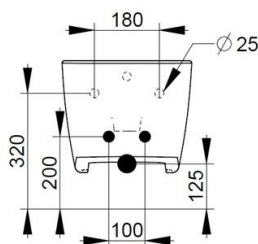

Cod. D432641

Matt White

DOP-No 14528

Wall hung bidet with central taphole. For assembly with suitable wall mounted chair brackets. Including fixation kit for hidden attachment.

Width mm)	360
Depth (mm)	540
Height mm)	310
Weight Kg)	20,30
Overflow hole	Si
Tap Holes	One-hole
Installation	wall hung

available colours:

PROVIDED FIXINGS / ACCESSORIES

F953199

Fixation set for hidden WH installation

NOT PROVIDED FIXINGS / ACCESSORIES / SPARE PARTS

(* Mandatory)

V9013CR

Syphon set for wall hung bidet

F953099 *

Chair brackets for wall hung wc/bidet.