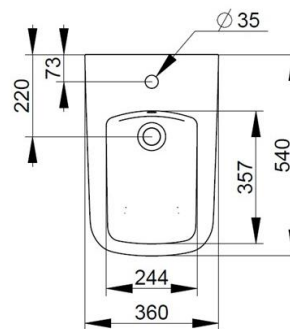

Cod. D432681

Matt Black

DOP-No 14528

Wall hung bidet with central taphole. For assembly with suitable wall mounted chair brackets. Including fixation kit for hidden attachment.

Width mm)	360
Depth (mm)	540
Height mm)	310
Weight Kg)	20,30
Overflow hole	Si
Tap Holes	One-hole
Installation	wall hung

available colours:

White

Matt White

Matt Black

PROVIDED FIXINGS / ACCESSORIES

F953199

Fixation set for hidden WH installation

NOT PROVIDED FIXINGS / ACCESSORIES / SPARE PARTS