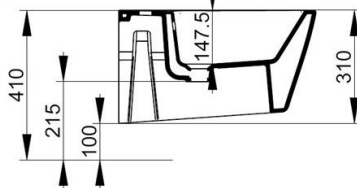

Cod. D432681

Matt Black

DOP-No 14528

Wall hung bidet with central taphole. For assembly with suitable wall mounted chair brackets. Including fixation kit for hidden attachment.

Width mm)	360
Depth (mm)	540
Height mm)	310
Weight Kg)	20,30
Overflow hole	Si
Tap Holes	One-hole
Installation	wall hung

available colours:

White

Matt White

Matt Black

PROVIDED FIXINGS / ACCESSORIES

F953199

Fixation set for hidden WH installation

NOT PROVIDED FIXINGS / ACCESSORIES / SPARE PARTS