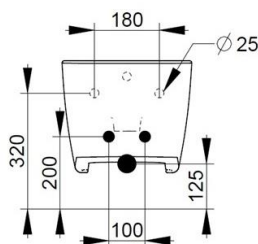

PROVIDED FIXINGS / ACCESSORIES

F953199

Fixation set for hidden WH installation

NOT PROVIDED FIXINGS / ACCESSORIES / SPARE PARTS

(* Mandatory)

V9013CR

Syphon set for wall hung bidet

F953099

Chair brackets for wall hung wc/bidet.