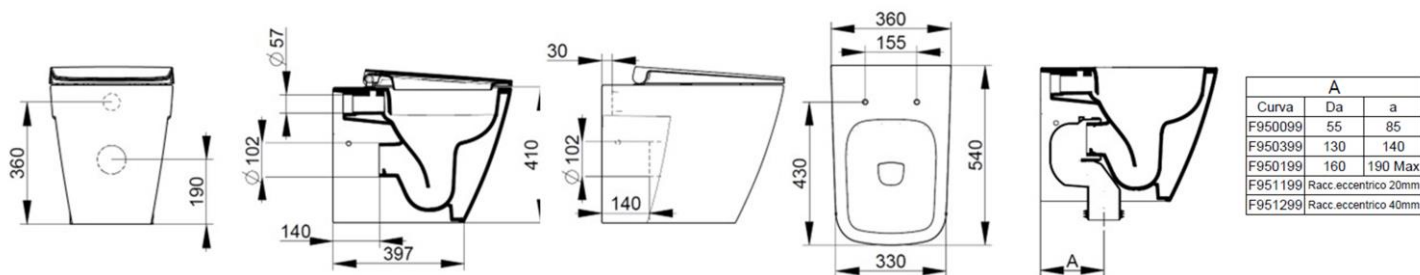

Cod. D433141

Matt White

DOP-No 997

Back to wall bowl with 4,5 L universal outlet, due to rimless system and interior surface design. Supplied with fixation set for hidden attachment. To be completed with seat and cover and outlet bend in case of vertical installation.

Width (mm)	360
Depth (mm)	540
Height (mm)	410
Weight (Kg)	28,50
Flush Volume (l)	4,5
Installation	back to wall
Outlet	universal outlet

available colours: