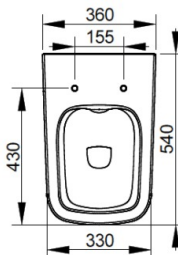

Cod. D433241

Matt White

DOP-No 997

Back to wall bowl with 4,5 L universal outlet, due to rimless system and interior surface design. Supplied with fixation set for hidden attachment. To be completed with seat and cover and outlet bend in case of vertical installation.

Width (mm)	360
Depth (mm)	540
Height (mm)	410
Weight (Kg)	28,50
Flush Volume (l)	4,5
Installation	back to wall
Outlet	universal outlet

available colours:

	A	
Curva	Da	a
F950099	55	85
F950399	130	140
F950199	160	190 Max
F951199	Racc.eccentrico 20mm	
F951299	Racc.eccentrico 40mm	