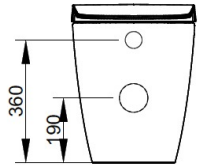

Cod. D433241

Matt White

DOP-No 997

Back to wall bowl with 4,5 L universal outlet, due to rimless system and interior surface design. Supplied with fixation set for hidden attachment. To be completed with seat and cover and outlet bend in case of vertical installation.

Width (mm)	360
Depth (mm)	540
Height (mm)	410
Weight (Kg)	28,50
Flush Volume (l)	4,5
Installation	back to wall
Outlet	universal outlet

available colours:

	A	
Curva	Da	a
F950099	55	85
F950399	130	140
F950199	160	190 Max
F951199	Racc.eccentrico 20mm	
F951299	Racc.eccentrico 40mm	