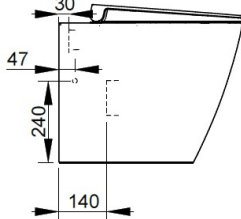

Cod. D433241

Matt White

DOP-No 997

Back to wall bowl with 4,5 L universal outlet, due to rimless system and interior surface design. Supplied with fixation set for hidden attachment. To be completed with seat and cover and outlet bend in case of vertical installation.

Width (mm)	360
Depth (mm)	540
Height (mm)	410
Weight (Kg)	28,50
Flush Volume (l)	4,5
Installation	back to wall
Outlet	universal outlet

available colours:

	A	
Curva	Da	a
F950099	55	85
F950399	130	140
F950199	160	190 Max
F951199	Racc.eccentrico 20mm	
F951299	Racc.eccentrico 40mm	