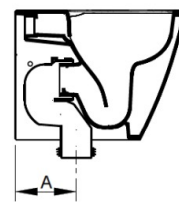

Cod. D433241

Matt White

DOP-No 997

Back to wall bowl with 4,5 L universal outlet, due to rimless system and interior surface design. Supplied with fixation set for hidden attachment. To be completed with seat and cover and outlet bend in case of vertical installation.

Width (mm)	360
Depth (mm)	540
Height (mm)	410
Weight (Kg)	28,50
Flush Volume (l)	4,5
Installation	back to wall
Outlet	universal outlet

available colours:

	A	
Curva	Da	a
F950099	55	85
F950399	130	140
F950199	160	190 Max
F951199	Racc.eccentrico 20mm	
F951299	Racc.eccentrico 40mm	