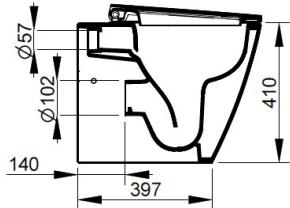

Cod. D433241

Matt White

DOP-No 997

Back to wall bowl with 4,5 L universal outlet, due to rimless system and interior surface design. Supplied with fixation set for hidden attachment. To be completed with seat and cover and outlet bend in case of vertical installation.

Width (mm)	360
Depth (mm)	540
Height (mm)	410
Weight (Kg)	28,50
Flush Volume (l)	4,5
Installation	back to wall
Outlet	universal outlet

available colours:

	A	
Curva	Da	a
F950099	55	85
F950399	130	140
F950199	160	190 Max
F951199	Racc.eccentrico 20mm	
F951299	Racc.eccentrico 40mm	