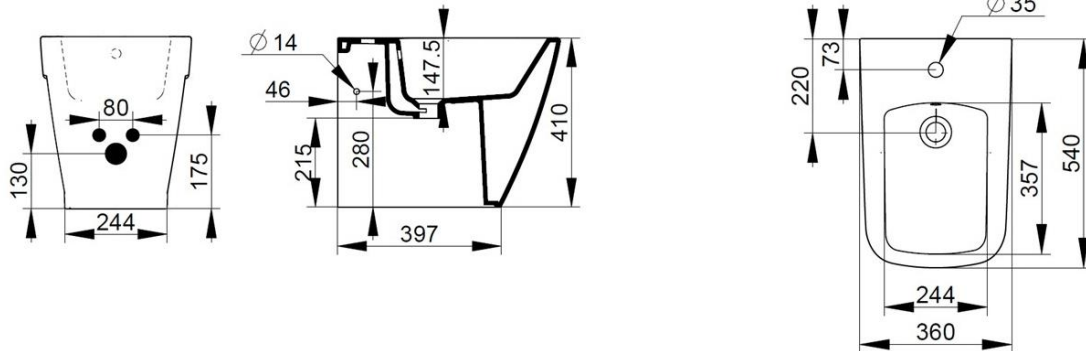

Cod. D433541

Matt White

DOP-No 14528

Back to wall bidet with central taphole; supplied with fixation set for hidden attachment.

Width mm)	360
Depth (mm)	540
Height mm)	410
Weight Kg)	23,00
Overflow hole	Si
Tap Holes	One-hole
Installation	back to wall

available colours:

White

Matt White

Matt Black

PROVIDED FIXINGS / ACCESSORIES

F953299

Fixation set for hidden
BTW installation