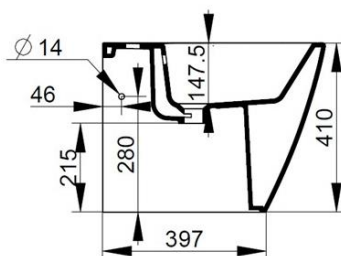

Cod. D433581

Matt Black

DOP-No 14528

Back to wall bidet with central taphole; supplied with fixation set for hidden attachment.

Width mm)	360
Depth (mm)	540
Height mm)	410
Weight Kg)	23,00
Overflow hole	Si
Tap Holes	One-hole
Installation	back to wall

available colours:

White

Matt
White

Matt
Black

PROVIDED FIXINGS / ACCESSORIES

F953299

Fixation set for hidden
BTW installation