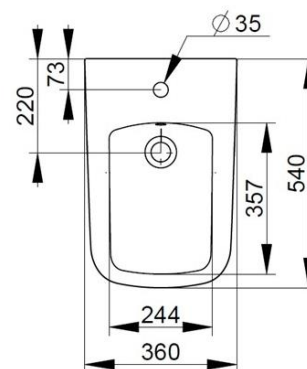

Cod. D433581

Matt Black

DOP-No 14528

Back to wall bidet with central taphole; supplied with fixation set for hidden attachment.

Width mm)	360
Depth (mm)	540
Height mm)	410
Weight Kg)	23,00
Overflow hole	Si
Tap Holes	One-hole
Installation	back to wall

available colours:

White

Matt
White

Matt
Black

PROVIDED FIXINGS / ACCESSORIES

F953299

Fixation set for hidden
BTW installation