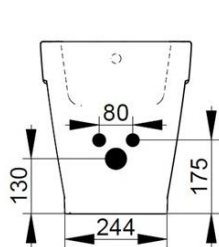

Cod. D433581

Matt Black

DOP-No 14528

Back to wall bidet with central taphole; supplied with fixation set for hidden attachment.

Width mm)	360
Depth (mm)	540
Height mm)	410
Weight Kg)	23,00
Overflow hole	Si
Tap Holes	One-hole
Installation	back to wall

available colours:

White

Matt
White

Matt
Black