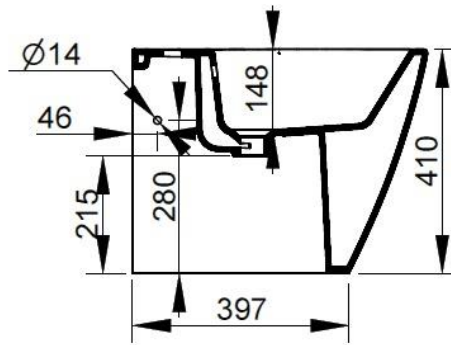

Cod. D433641

Matt White

DOP-No 14528

Back to wall bidet with central taphole; supplied with fixation set for hidden attachment.

Width mm)	360
Depth (mm)	540
Height mm)	410
Weight Kg)	23,00
Overflow hole	Si
Tap Holes	One-hole
Installation	back to wall

available colours:

White

Matt
White

Matt
Black

PROVIDED FIXINGS / ACCESSORIES

F953299

Fixation set for hidden
BTW installation