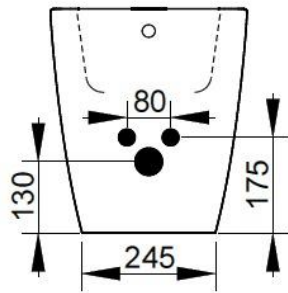

Cod. D433641

Matt White

DOP-No 14528

Back to wall bidet with central taphole; supplied with fixation set for hidden attachment.

Width mm)	360
Depth (mm)	540
Height mm)	410
Weight Kg)	23,00
Overflow hole	Si
Tap Holes	One-hole
Installation	back to wall

available colours:

White

Matt
White

Matt
Black

PROVIDED FIXINGS / ACCESSORIES

F953299

Fixation set for hidden
BTW installation