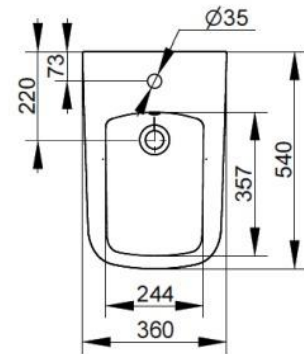

Cod. D433641

Matt White

DOP-No 14528

Back to wall bidet with central taphole; supplied with fixation set for hidden attachment.

Width mm)	360
Depth (mm)	540
Height mm)	410
Weight Kg)	23,00
Overflow hole	Si
Tap Holes	One-hole
Installation	back to wall

available colours:

White

Matt
White

Matt
Black

PROVIDED FIXINGS / ACCESSORIES

F953299

Fixation set for hidden
BTW installation