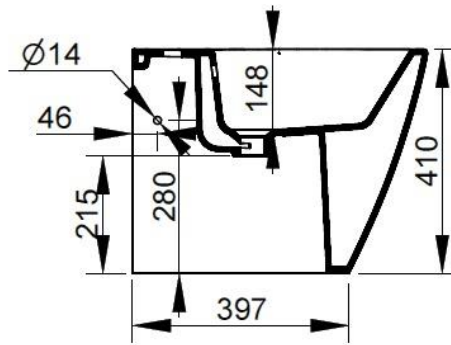

Cod. D433681

Matt Black

DOP-No 14528

Back to wall bidet with central taphole; supplied with fixation set for hidden attachment.

Width mm)	360
Depth (mm)	540
Height mm)	410
Weight Kg)	23,00
Overflow hole	Si
Tap Holes	One-hole
Installation	back to wall

available colours:

White

Matt White

Matt Black

PROVIDED FIXINGS / ACCESSORIES

F953299

Fixation set for hidden
BTW installation