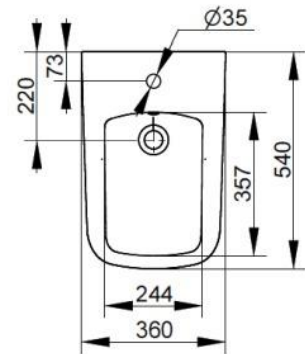

Cod. D433681

Matt Black

DOP-No 14528

Back to wall bidet with central taphole; supplied with fixation set for hidden attachment.

Width mm)	360
Depth (mm)	540
Height mm)	410
Weight Kg)	23,00
Overflow hole	Si
Tap Holes	One-hole
Installation	back to wall

available colours:

White

Matt White

Matt Black

PROVIDED FIXINGS / ACCESSORIES

F953299

Fixation set for hidden
BTW installation