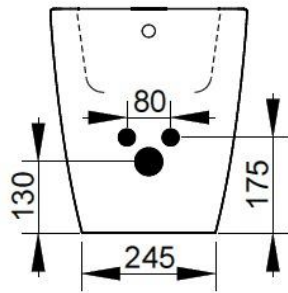

Cod. D433681

Matt Black

DOP-No 14528

Back to wall bidet with central taphole; supplied with fixation set for hidden attachment.

Width mm)	360
Depth (mm)	540
Height mm)	410
Weight Kg)	23,00
Overflow hole	Si
Tap Holes	One-hole
Installation	back to wall

available colours:

White

Matt White

Matt Black

PROVIDED FIXINGS / ACCESSORIES

F953299

Fixation set for hidden
BTW installation