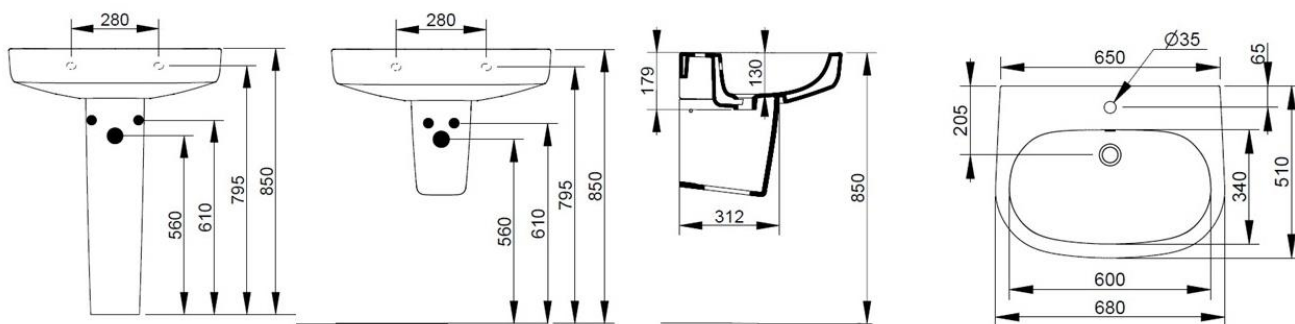

Cod. D461041

Matt White

DOP-No 14688

Wall mounted basin with overflow and central taphole; for assembly with pedestal, semi-pedestal, or alone with syphon. To be installed with compatible fixings (not supplied) according to wall type.

Width mm)	680
Depth (mm)	510
Height mm)	160
Weight Kg)	22,00
Overflow hole	Si
Tap Holes	One-hole
Installation	wall mounted

available colours:

NOT PROVIDED FIXINGS / ACCESSORIES / SPARE PARTS

(* Mandatory)

D461541
Ceramic pedestal

D461841
Ceramic semi-pedestal
supplied with fixation set.

V303081
Design syphon for basin

V3030CR
Design syphon for basin

F303199 *
Fixation set for basin.

V3021CR
Push button pop-up waste,
with overflow, chrome
plated